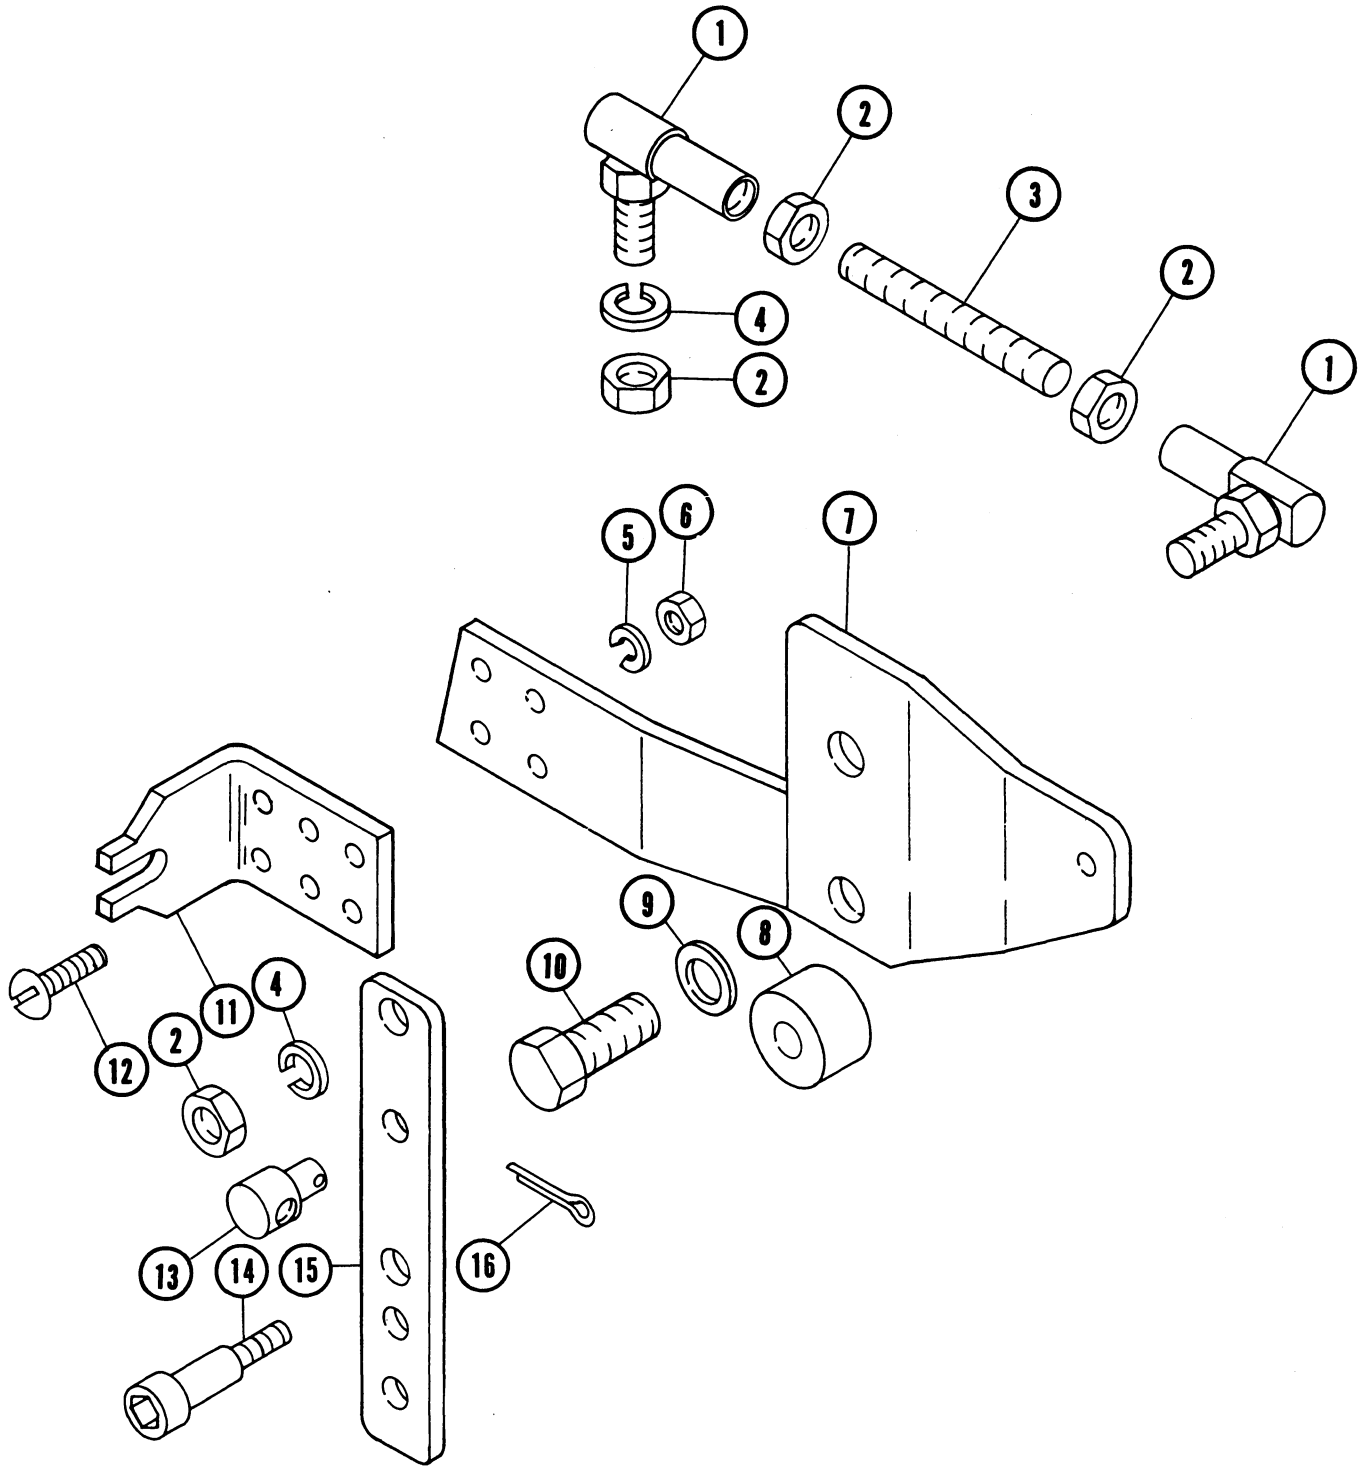

THROTTLE BRACKET GROUP

THROTTLE BRACKET GROUP

Item	Part No.	Unit	Description
1	299767-A	2	Ball Joint
2	230184	4	Hex Jam Nut 1/4-28
3	299792-A	1	Adjustment Rod
4	231907	2	Lock Washer 1/4
5	231890	2	Medium Spring Lock Washer No. 10
6	294581	3	Machine Screw Nut No. 10-24
7	300958	1	Throttle Bracket
8	300090-A	1	Spacer, Lever
9	231906	2	Lock Washer 5/16
10	299290-A	2	Hex Head Cap Screw 8mm x .787
11	298630-A	1	Cable Clip
12	231211	2	Round Head Machine Screw No. 10-24 x 5/8
13	299019-A	1	Pivot, Throttle Cable
14	231452	1	Socket Head Shoulder Screw No. 10-24 x 1/4
15	300826-A	1	Lever, Throttle
16	230281	1	Cotter Pin