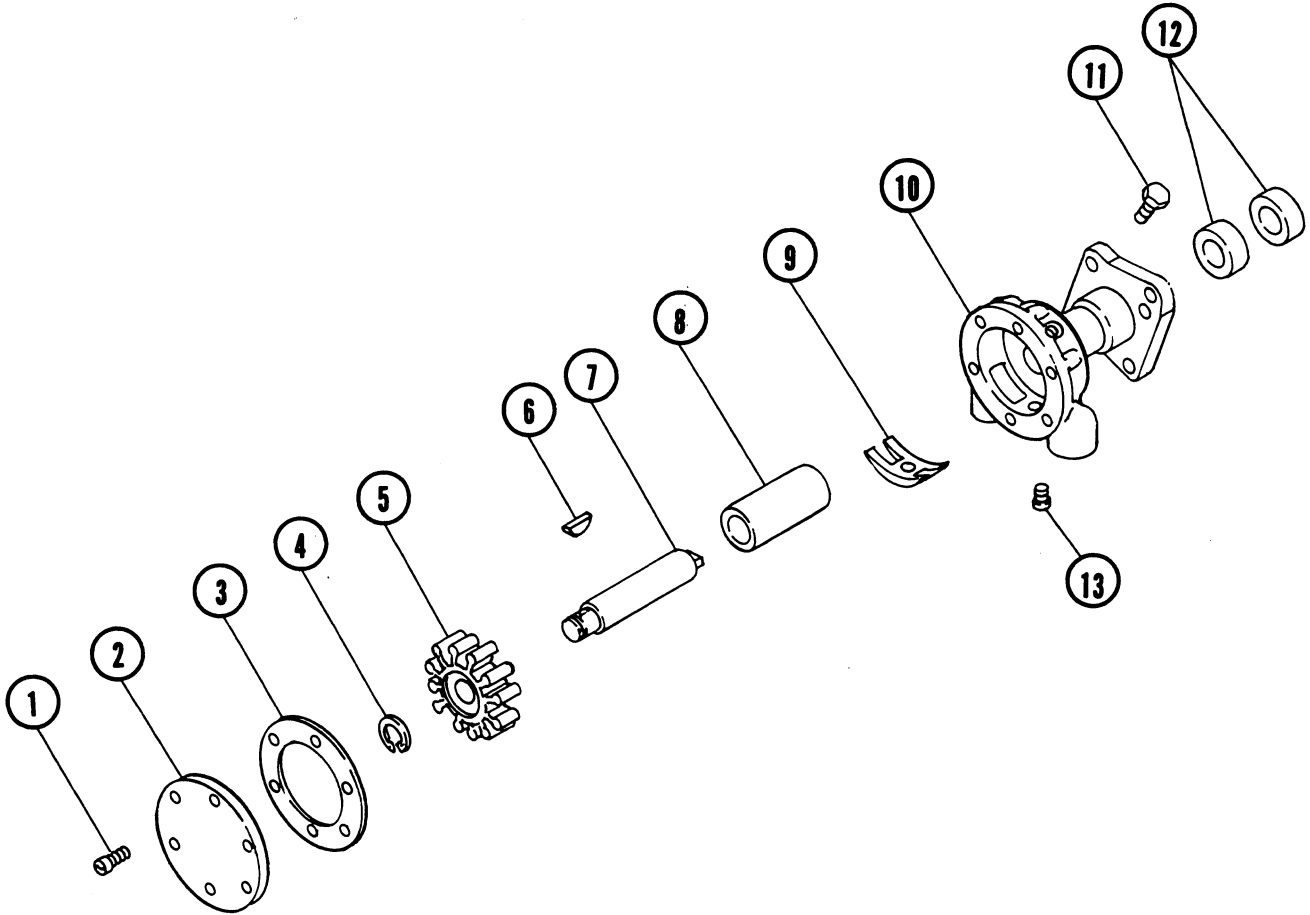

SHERWOOD WATER PUMP

Item	Part No.	Unit	Description
1	299895	6	Cover Screws
2	299391	1	Pump Cover
3	295745	1	Cover Gasket
4	299893	1	Impeller Snap Ring
5	287439	1	Impeller
6	299896	1	Key
7	299888	1	Pump Shaft
8	299889	1	Water Seal
9	299894	1	Cam
10	299890	1	Pump Body
11	299895	1	Cam Locking Screw
12	262286	2	Oil Seal
13	239136	1	Drain Plug