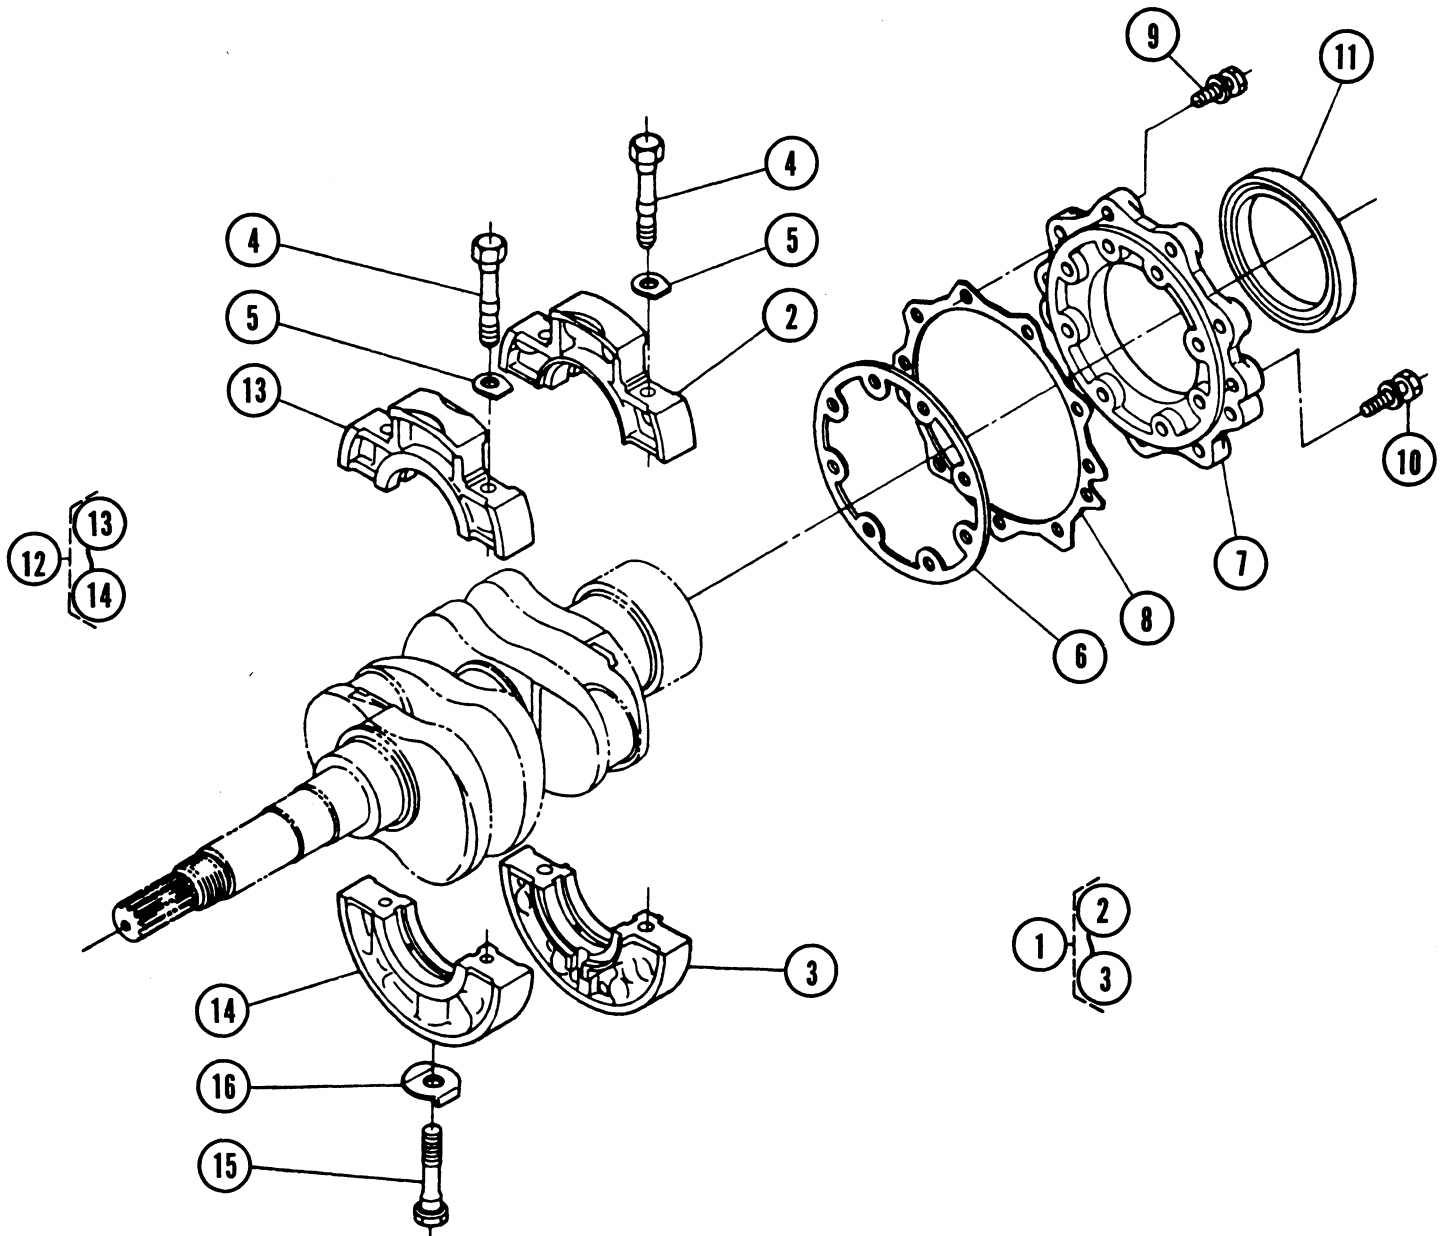

MAIN BEARING CASE GROUP

MAIN BEARING CASE GROUP

Item	Part No.	Unit	Description
1	301153	1	Assembly Case Main Bearing
2			Order by Item No. 1
3			Order by Item No. 1
4	299415	4	Bolt, Bearing Case 1
5	299416	4	Washer, Bearing Case 1
6	299417	1	Gasket, Bearing Case
7	301086	1	Cover, Bearing Case
8	299418	1	Gasket Bearing Case Cover
9	299432	9	Bolt, Bearing Case Cover Top
10	299432	9	Bolt, Bearing Case Cover, Side
11	301085	1	Seal, Oil
12	299420	1	Assembly Case, Main Bearing 2
13			Order by Item No. 12
14			Order by Item No. 12
15	300145	1	Bolt, Bearing Case 2
16	299421	1	Washer, Bearing Case 2