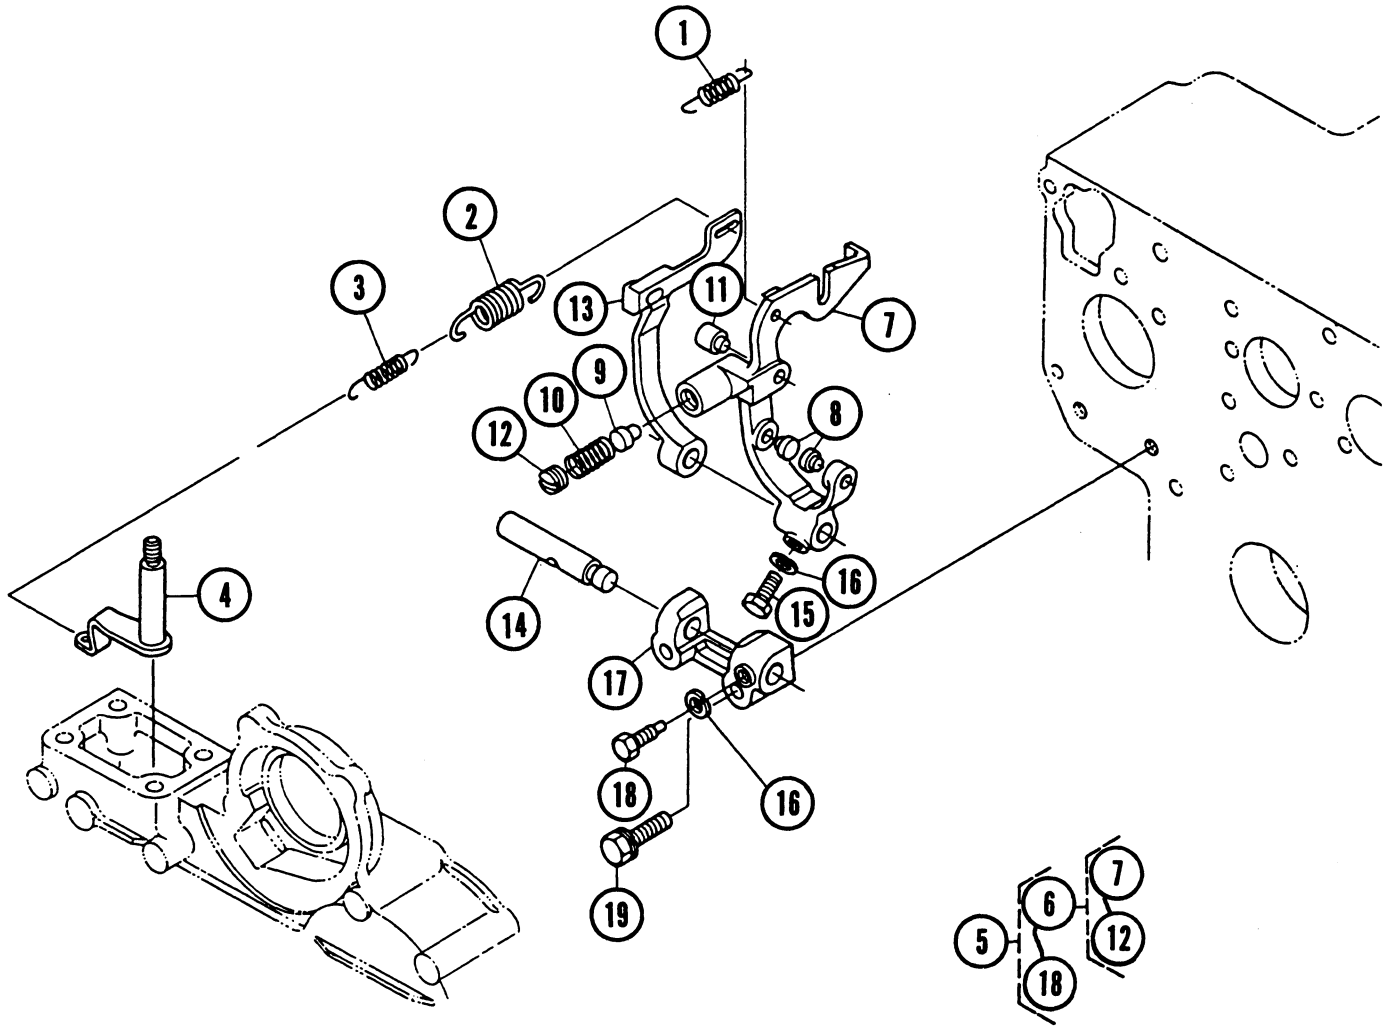

GOVERNOR GROUP

GOVERNOR GROUP

Item	Part No.	Unit	Description
1	298828	1	Spring, Start
2	301156	1	Spring, Governor 1
3	301157	1	Spring, Governor 2
4	300181	1	Comp. Lever, Governor
5	300182	1	Assembly Lever, Fork
6	300183	1	Comp. Lever, Fork
7			Order by Item No. 6
8			Order by Item No. 6
9			Order by Item No. 6
10			Order by Item No. 6
11			Order by Item No. 6
12			Order by Item No. 6
13	300184	1	Lever, Fork 2
14	300185	1	Shaft, Fork Lever
15	300186	1	Bolt
16	300187	2	Washer, Spring
17	300188	1	Holder, Fork Lever
18	300189	1	Bolt
19	299432	2	Bolt