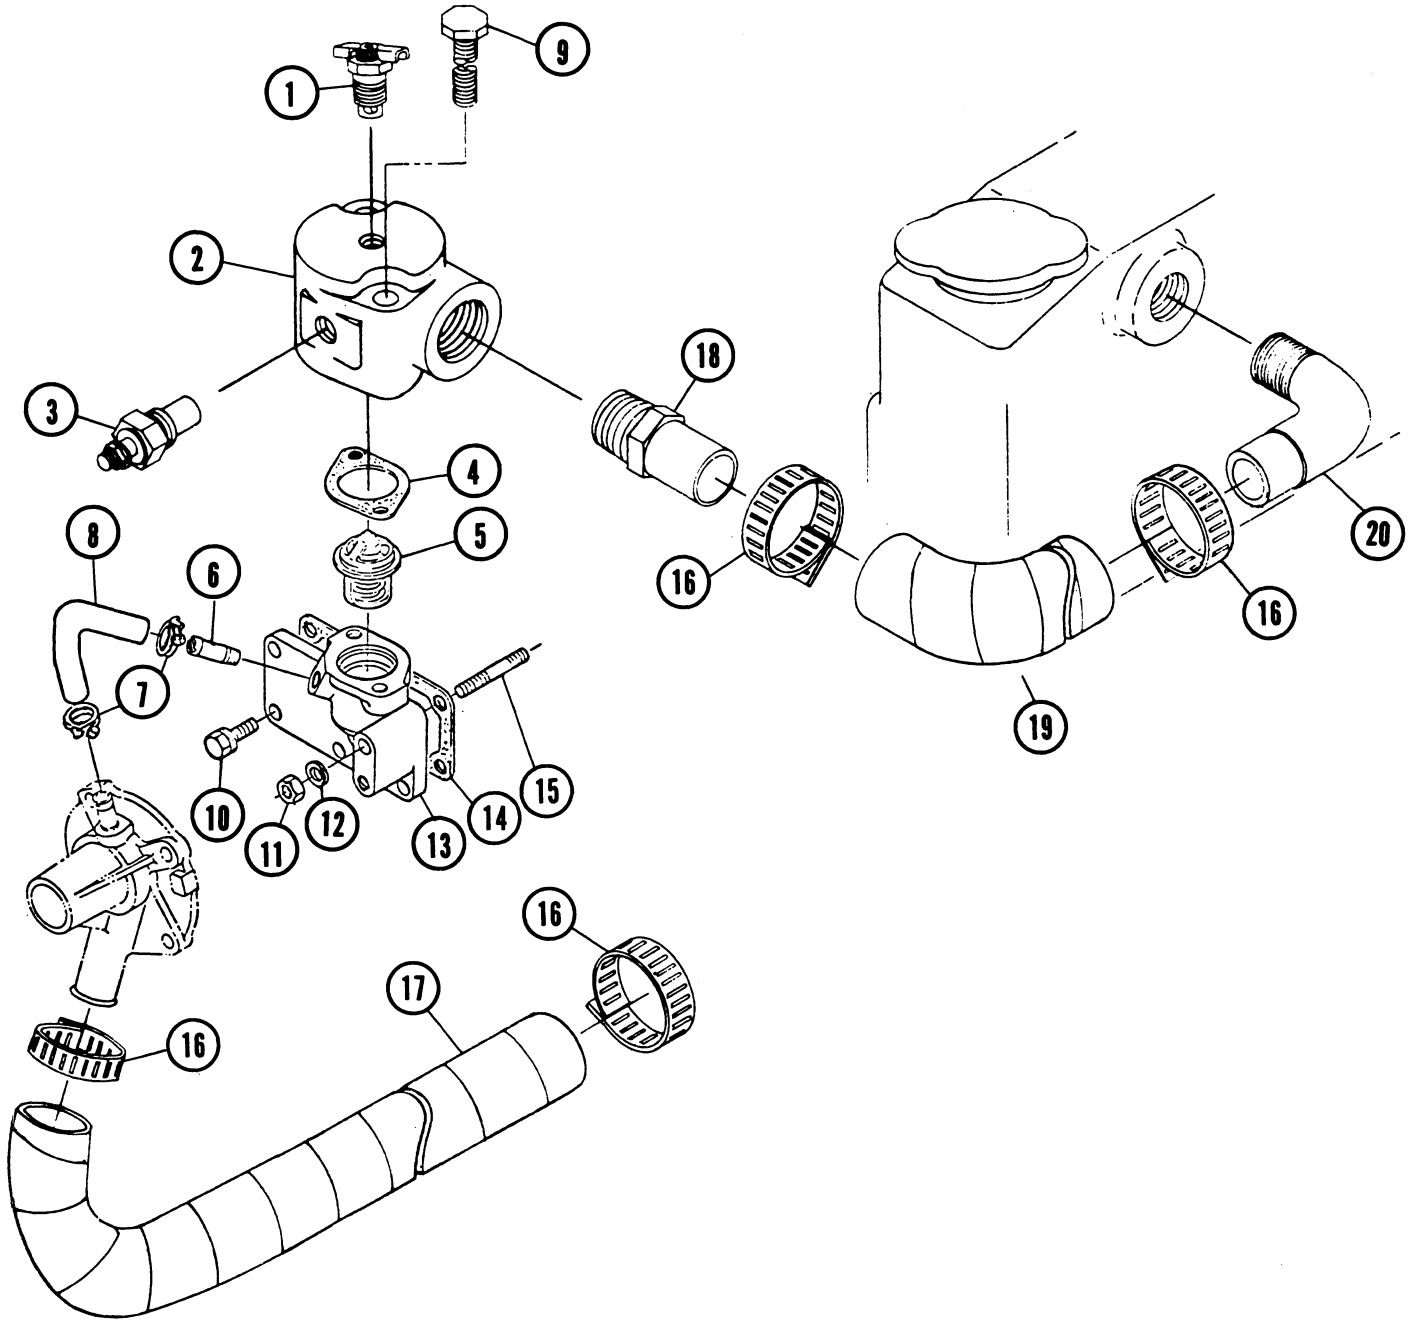

WATER FLANGE GROUP

WATER FLANGE GROUP

Item	Part No.	Unit	Description
1	239138	1	Drain Cock 1/8 MPT
2	300099	1	Thermostat Housing
3	299066	1	Temperature Sender
4	300237	1	Gasket Thermostat Housing
5	300281	1	Thermostat 160°
6	300235	1	Pipe
7	301397	2	Hose Clamp (USA)
8	300236	1	Hose
9	300330	2	Thermostat Mounting Bolts (6mm x 50mm)
10	299462	3	Bolt
11	298684	1	Nut
12	299369	1	Spring Washer
13	300233	1	Flange Water
14	300234	1	Gasket Water Flange
15	301506	1	Stud
16	298648	4	Hose Clamp No. 12
17	299080	1	Wire Flex Hose 7/8 I.D. x 27-1/2 Lg.
18	286075	1	Hose Connector 3/4 MPT to 7/8 I.D. Hose
19	300816	1	Wire Flex Hose 7/8 I.D. x 7" Lg.
20	298644	1	Hose Connector EL-90 3/4 MPT to 7/8 Hose