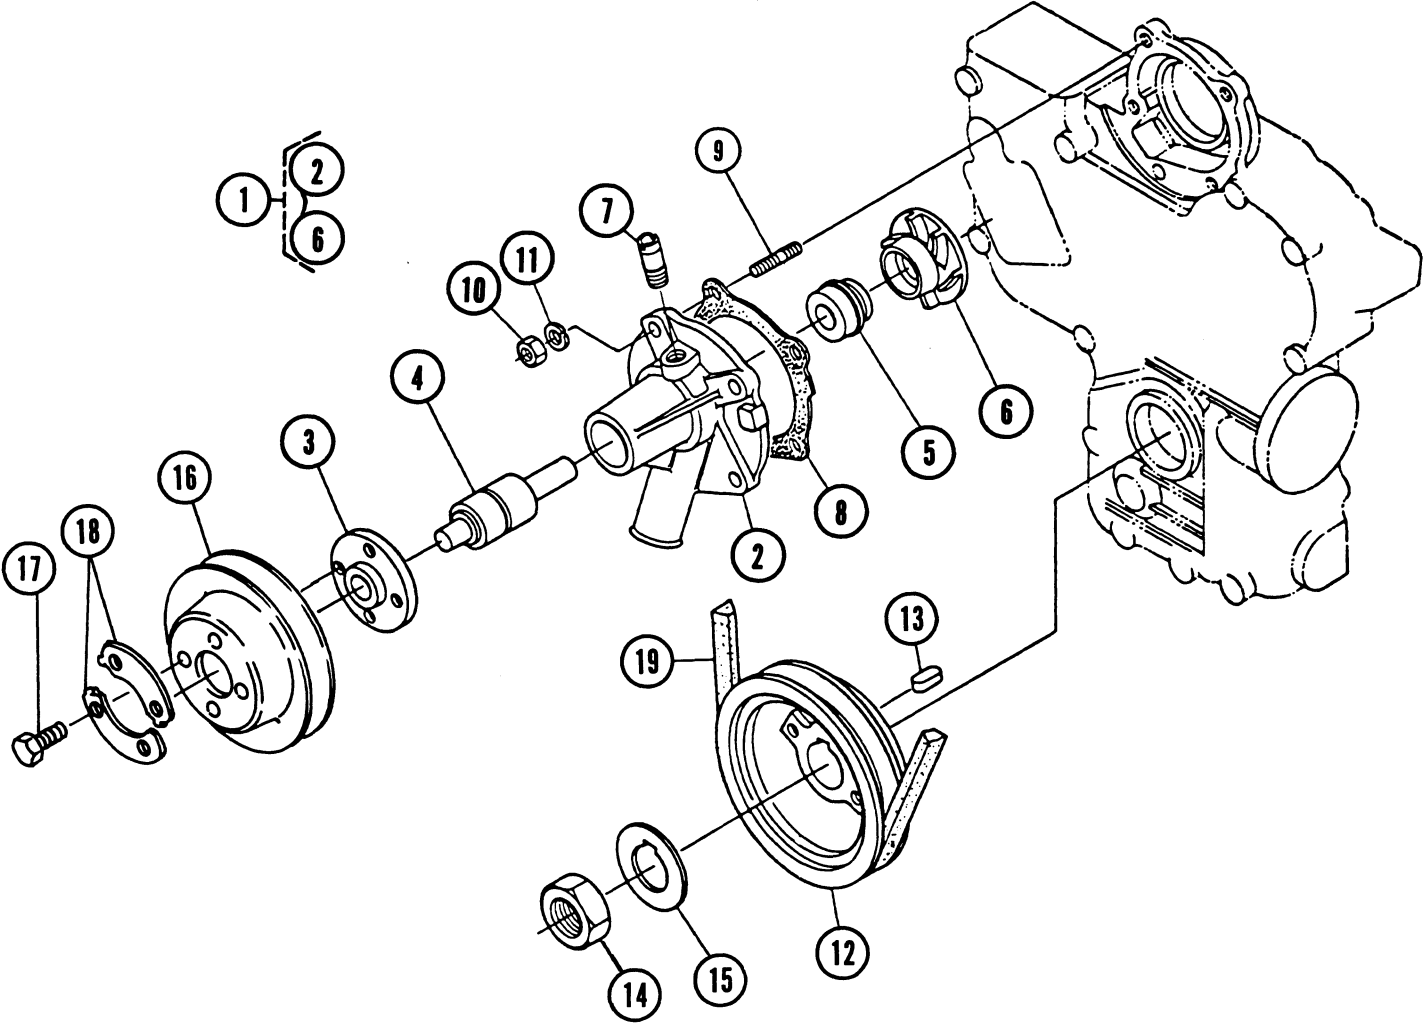

WATER PUMP GROUP

WATER PUMP GROUP

Item	Part No.	Unit	Description
1	300203	1	Assembly Pump, Water
2			Order by Unit No. 1
3	301518	1	Flange, Water Pump
4	301058	1	Bearing
5	301159	1	Assembly Mechanical Seal
6	301160	1	Impeller, Water Pump
7	301519	1	Pipe, Water Return 1
8	300204	1	Gasket, Water Pump
9	300205	4	Stud
10	298684	4	Nut
11	299369	4	Washer, Spring
12	299548	1	Pulley, Fan Drive
13	299549	1	Key, Feather
14	299550	1	Nut, Crankshaft
15	300232	1	Washer, Crankshaft
16	301515	1	Pulley, Fan
17	299379	4	Bolt
18	301517	2	Washer, Fan
19	300817		Belt