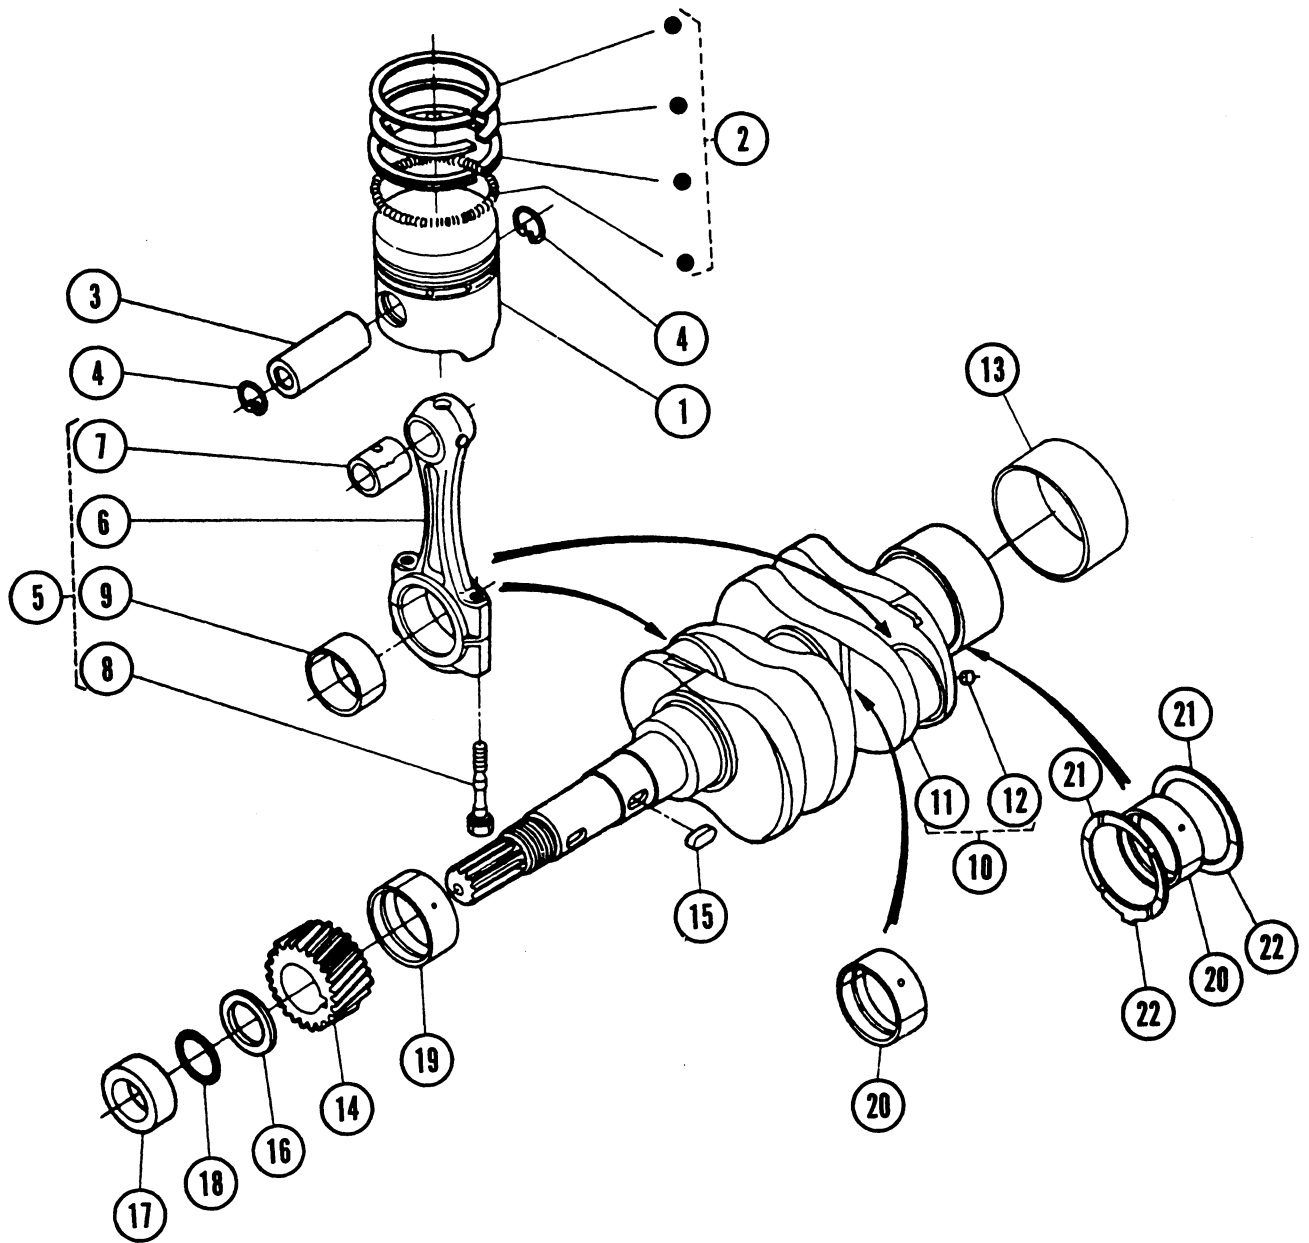

PISTON, CRANKSHAFT GROUP

PISTON, CRANKSHAFT GROUP

Item	Part No.	Unit	Description
1	300165	2	Piston
2	300166	2	Assembly Piston Ring
3	299489	2	Piston Pin
4	299490	4	Cir-Clip, Piston Pin
5	299491	2	Assembly Rod, Connecting
6			Order by Item No. 5
7	301154	2	Bush, Piston Pin
8	299493	4	Bolt, Connecting Rod
9	299494	4	Metal, Crank Pin
10	301155	1	Comp. Crankshaft
11			Order by Item No. 11
12	299385	2	Plug Pin
13			Order by Item No. 11
14	300168	1	Gear Crank
15	299496	1	Key, Feather
16	299497	1	Oil Slinger
17	299498	1	Collar, Crankshaft
18	299499	1	O-Ring
19	299500	1	Bearing, Crankshaft 1
20	299501	4	Bearing, Metal Crankshaft 2
21	299502	2	Bearing, Side 1
22	299503	2	Bearing, Side 2