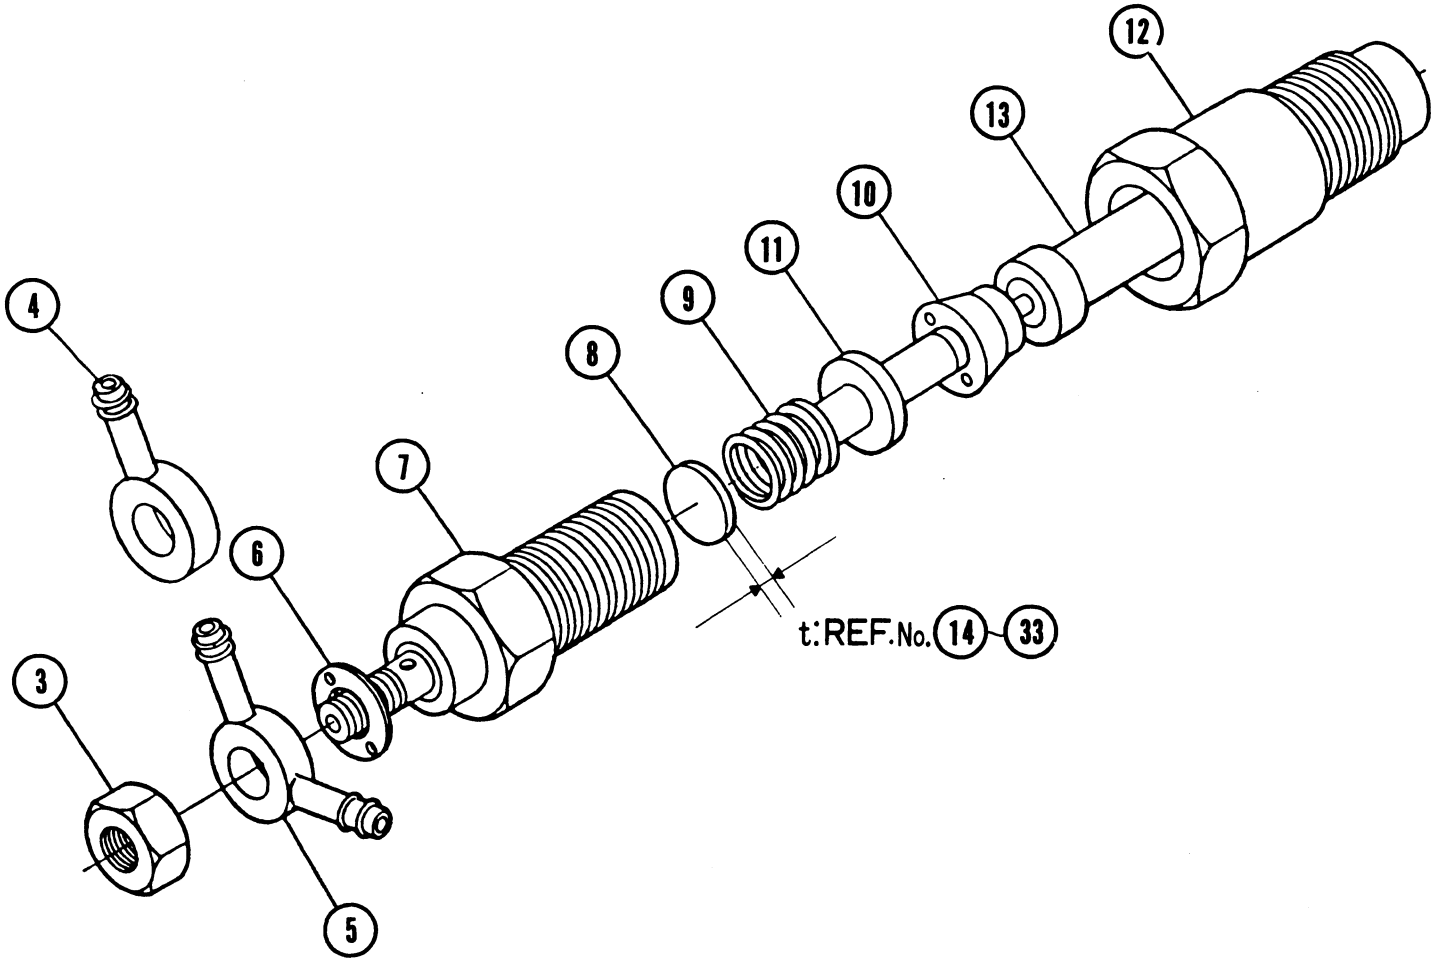

NOZZLE HOLDER

NOZZLE HOLDER

Item	Part No.	Unit	Description
1	299517	1	Assembly, Nozzle 1
2	299518	1	Assembly, Nozzle 2
3	301508	1	Nut
4	301161	1	Fuel, Eye 1 Return
5	301162	1	Fuel, Eye 2 Return
6	301137	1	Washer, Plain
7			Order by Item No. 2
8	301509	1	Washer, Adjusting
9	301510	1	Spring, Nozzle
10	301511	1	Piece, Distance
11	301512	1	Rod, Push
12	301513	1	Nut, Nozzle
13	301514	1	Piece, Nozzle

NOTE: Items 14-33 available in sizes ranging from 1.00 to 1.95 mm in .05 increments.