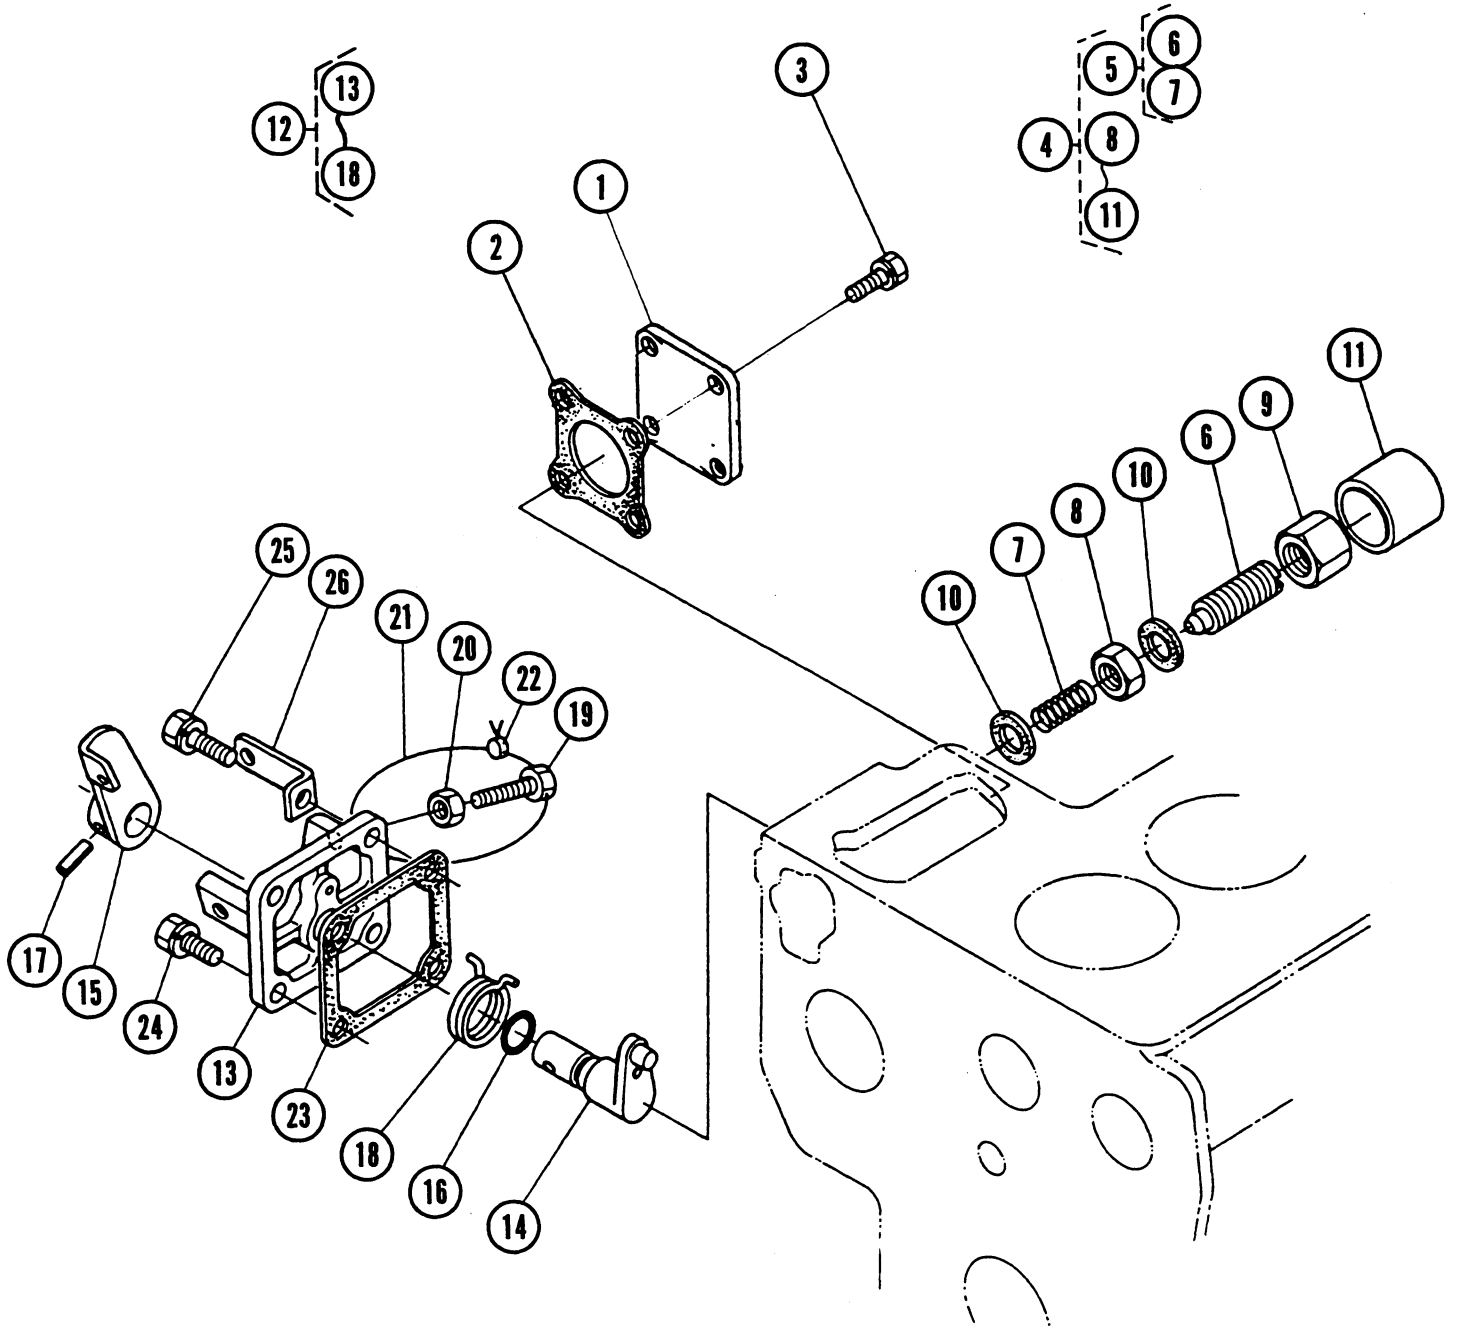

ENGINE STOP LEVER GROUP

ENGINE STOP LEVER GROUP

Item	Part No.	Unit	Description
1	299486	1	Cover, Injection Pump, (Rear)
2	299484	1	Gasket, O.P. Pump
3	299527	4	Bolt
4	300164	1	Assembly Apparatus, Idling
5	301492	1	Assembly Bolt, Adjusting, Injection Pump
6			Order by Item No. 5
7			Order by Item No. 5
8	301493	1	Nut, Order No. 5
9	301494	1	Nut, Cap, Order No. 5
10	301495	2	Packing, Order No. 5
11	301417	1	Cap, Order No. 5
12	300229	1	Assembly Lever, Engine Stop
13	300173	1	Cover, Injection Pump
14			Order by Item No. 12
15			Order by Item No. 12
16	301496	1	O-Ring, Stop Lever
17	301498	1	Pin, Spring w/No. 12
18	301499	1	Spring, Stop Lever
19	298826	1	Stopper, Bolt
20	299041	1	Nut, Stopper
21			Non Sale
22			Non Sale
23	300230	1	Gasket, Breather
24	299462	3	Bolt
25	299432	1	Bolt
26	301398	1	Holder, Wire