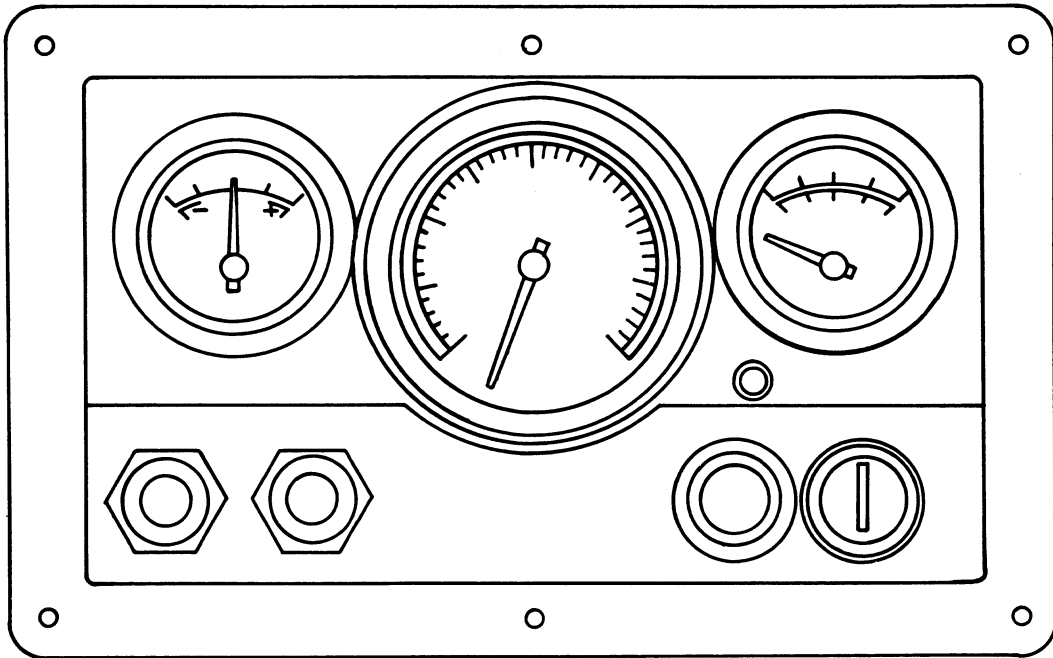

300685 DELUXE PANEL