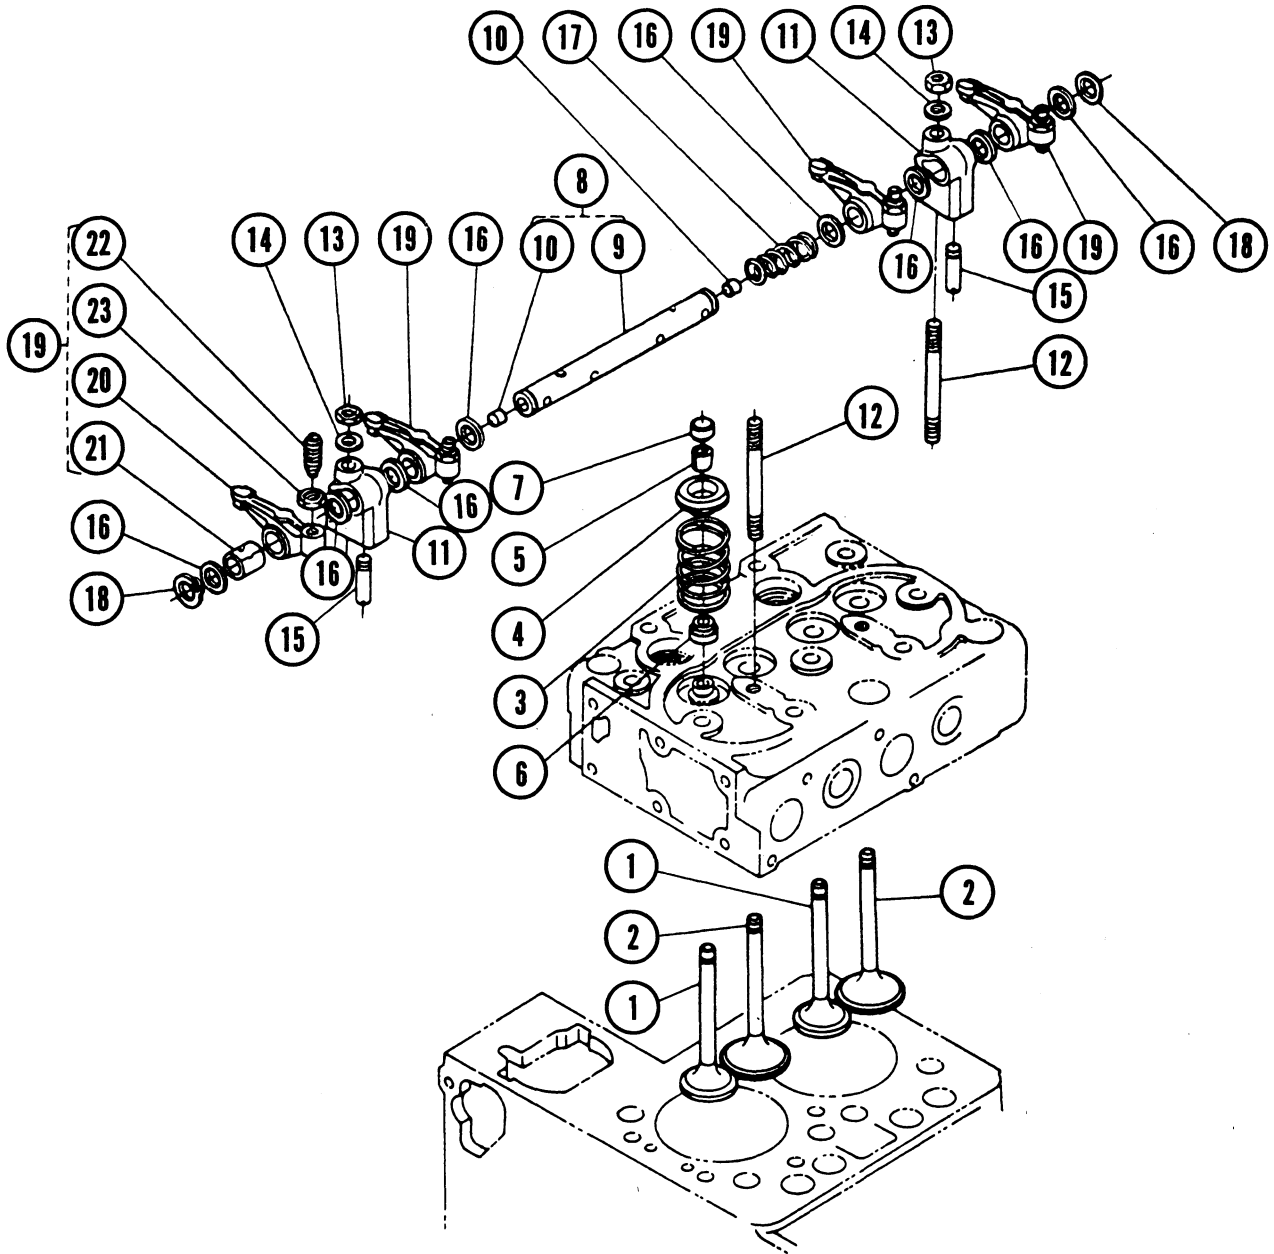

VALVE ROCKER ARM GROUP

VALVE ROCKER ARM GROUP

Item	Part No.	Unit	Description
1	300152	2	Valve, Inlet
2	300153	2	Valve, Exhaust
3	299438	4	Spring, Valve
4	299439	4	Retainer, Valve Spring
5	299440	8	Collet, Valve Spring
6	299441	4	Seal, Valve Stem
7	299442	4	Cap, Valve
8	300154	1	Assembly Shaft, Rocker Arm
9			Order by Item No. 8
10	300155	2	Screw, Set
11	299944	2	Bracket, Rocker Arm
12	299945	2	Stud
13	299446	2	Nut, Rocker Arm Bracket
14	300156	2	Washer, Plain
15	299447	1	Screw, Set
16	299448	4	Washer
17	299449	1	Spring, Rocker Arm
18	299450	2	Cir-Clip, External
19	300227	4	Assembly Rocker Arm
21	300228	4	Bush, Rocker Arm
22	299453	4	Screw, Adjusting
23	299454	4	Nut