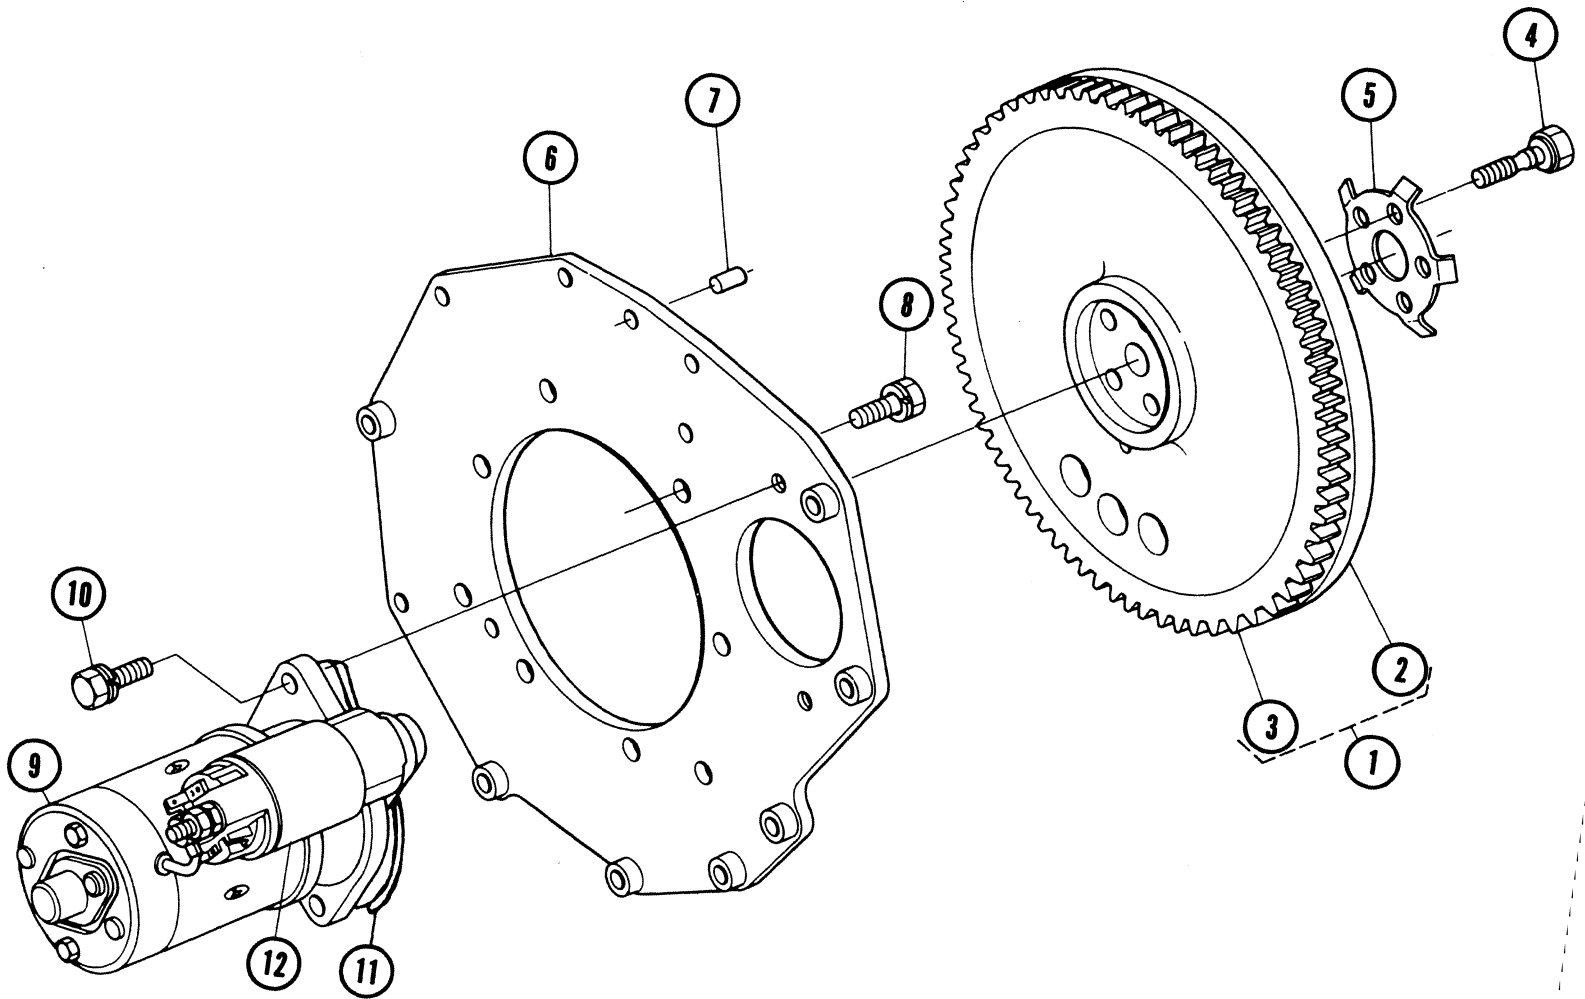

FLYWHEEL GROUP

FLYWHEEL GROUP

Item	Part No.	Unit	Description
1	299504	1	Comp. Flywheel
2			Order by Item No. 1
3	299505	1	Gear, Ring
4	299506	5	Bolt, Flywheel
5	299507	1	Washer, Flywheel
6	299508	1	Rear End Plate
7	299509	1	Pin, Straight
8	299510	8	Bolt
9	299512	1	Assembly Starter
10	298539	2	Bolt, Starter
11	299513	1	Gasket
12	300538	1	Solenoid