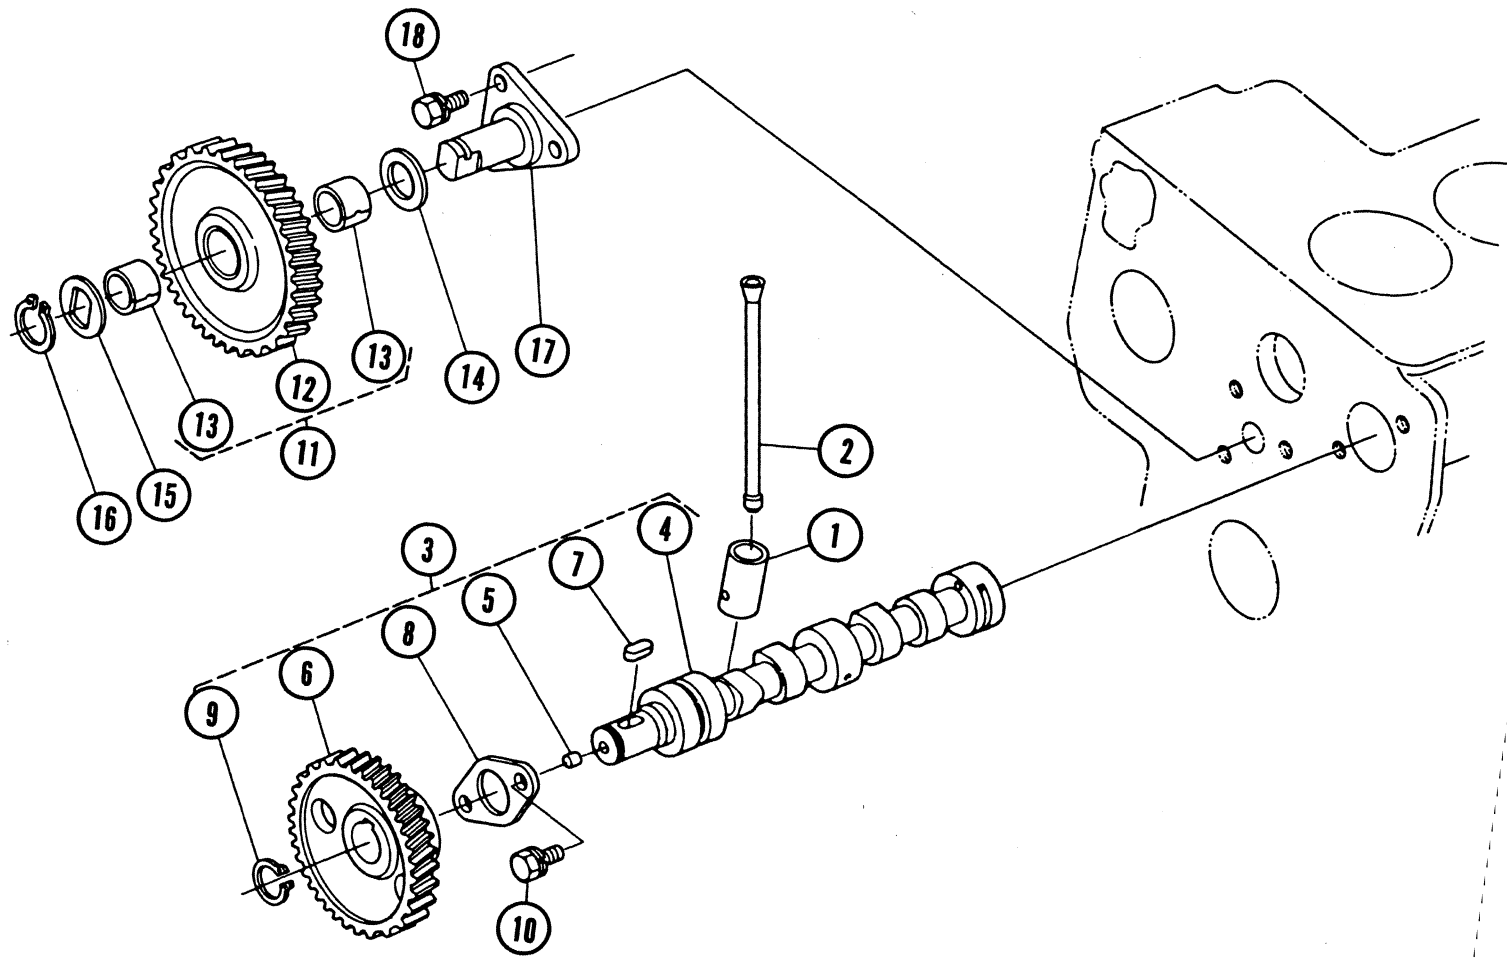

CAMSHAFT GROUP

CAMSHAFT GROUP

Item	Part No.	Unit	Description
1	299472	4	Tappet
2	299473	4	Rod, Push
3	299474	1	Assembly Camshaft
4			Order by Item No. 3
5	300162	2	Plug Blind
6	299475	1	Gear, Camshaft
7	299476	1	Key, Feather
8	299477	1	Stopper, Camshaft
9	299535	1	Cir-Clip, External
10	299462	2	Bolt
11	299478	1	Comp. Gear, Idle
12			Order by Item No. 11
13	299479	2	Bush, Idle Gear
14	299480	1	Collar, Idle Gear 1
15	299481	1	Collar, Idle Gear 2
16	299482	1	Cir-Clip, External
17	299483	1	Shaft, Idle Gear
18	299462	3	Bolt