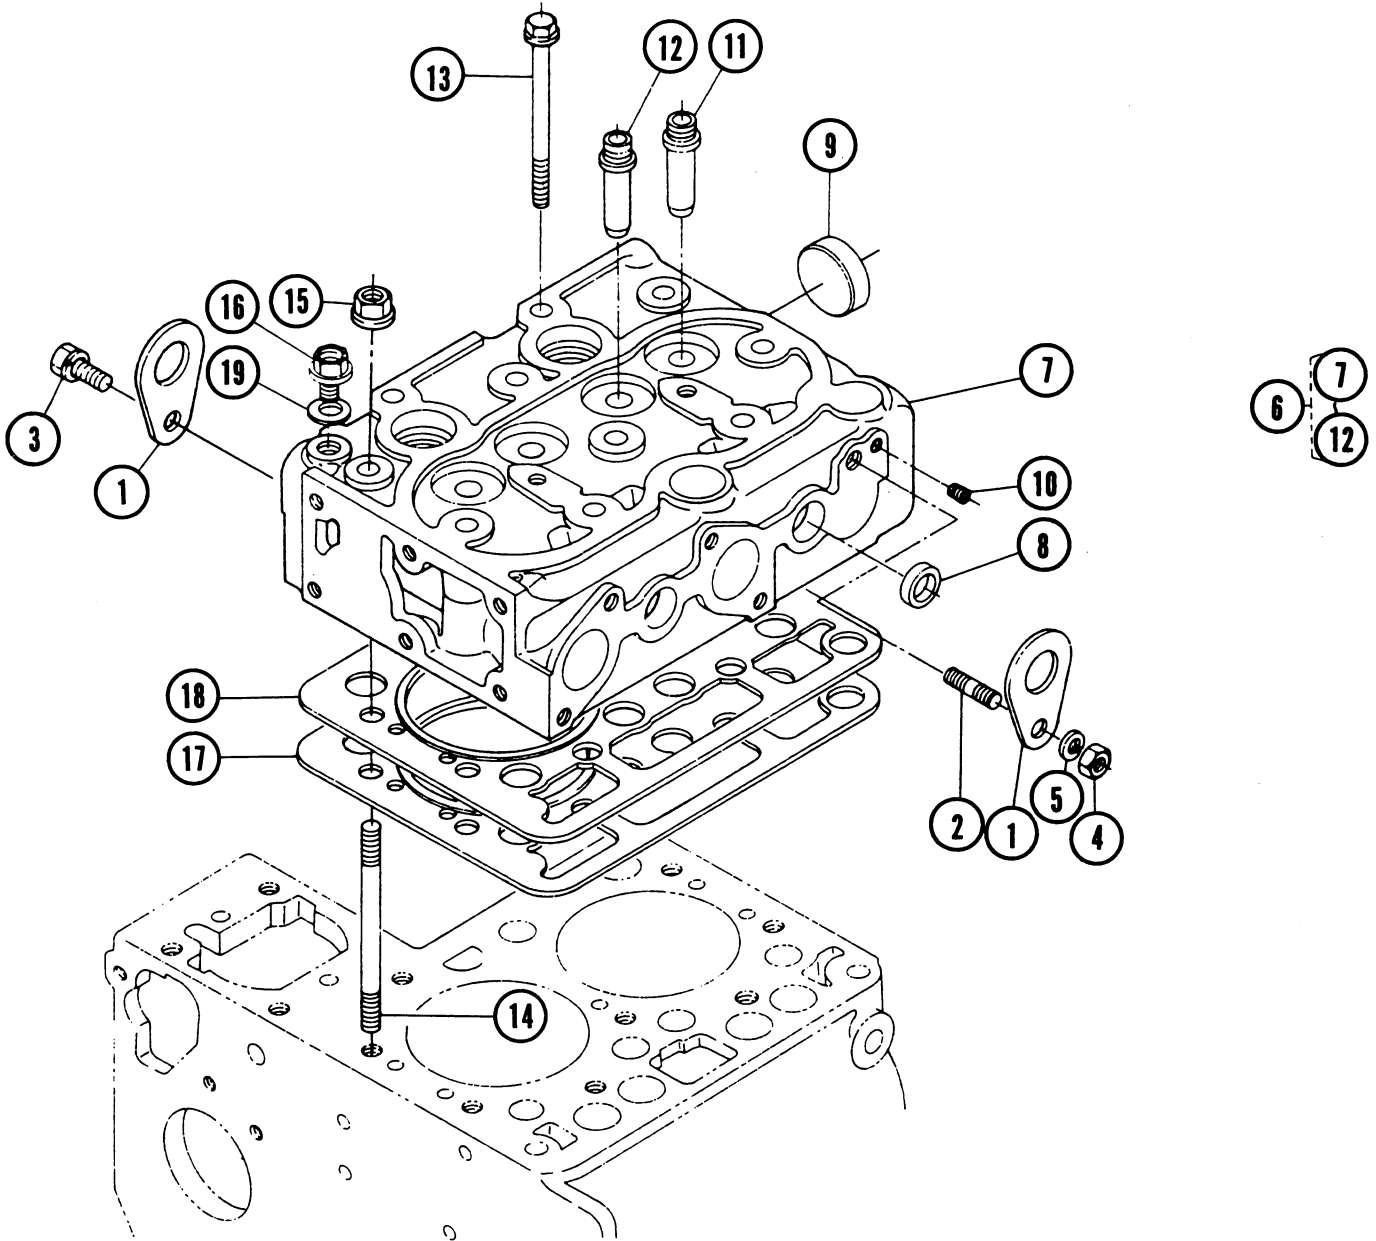

CYLINDER HEAD GROUP

CYLINDER HEAD GROUP

Item	Part No.	Unit	Description
1	298666	2	Hook, Engine
2	300135	1	Stud
3	300008	1	Bolt
4	299529	1	Nut
5	299515	1	Washer Spring
6	301152	1	Cylinder Head Assembly
7			Order by Item No. 6
8	299383	3	Freeze Plug
9	299384	1	Freeze Plug
10	299385	2	Plug
11	299386	2	Guide, Inlet Valve
12	299394	2	Guide, Exhaust Valve
13	300137	8	Bolt, Cylinder Head
14	300138	2	Stud, Cylinder Head
15	300139	2	Nut, Cylinder Head
16	299974	1	Bolt
17	301118	1	Gasket, Cylinder Head
18	301119		Shim, Cylinder Head Gasket
19	299975	1	Washer