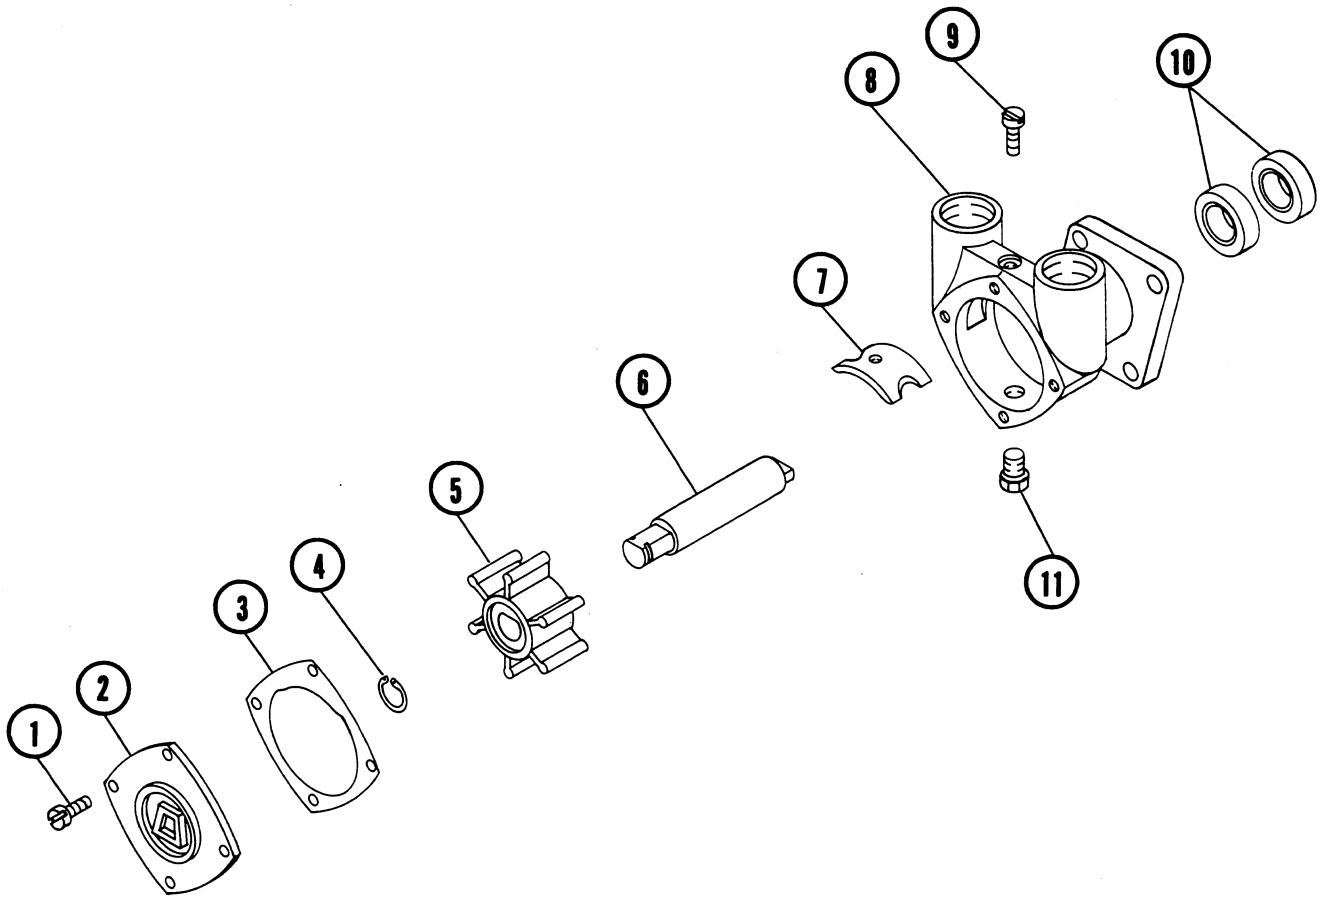

ORBERDORFER WATER PUMP

Item	Part No.	Unit	Description
1	296580	4	Cover Screws
2	296578	1	Pump Cover
3	295626	1	Cover Gasket
4	295629	1	Impeller Snap Ring
5	295628	1	Impeller
6	296575	1	Pump Shaft
7	298889	1	Cam
8		1	Pump Body
9	296580	1	Cam Locking Screw
10	295627	2	Oil Seal
11	296576	1	Drain Plug