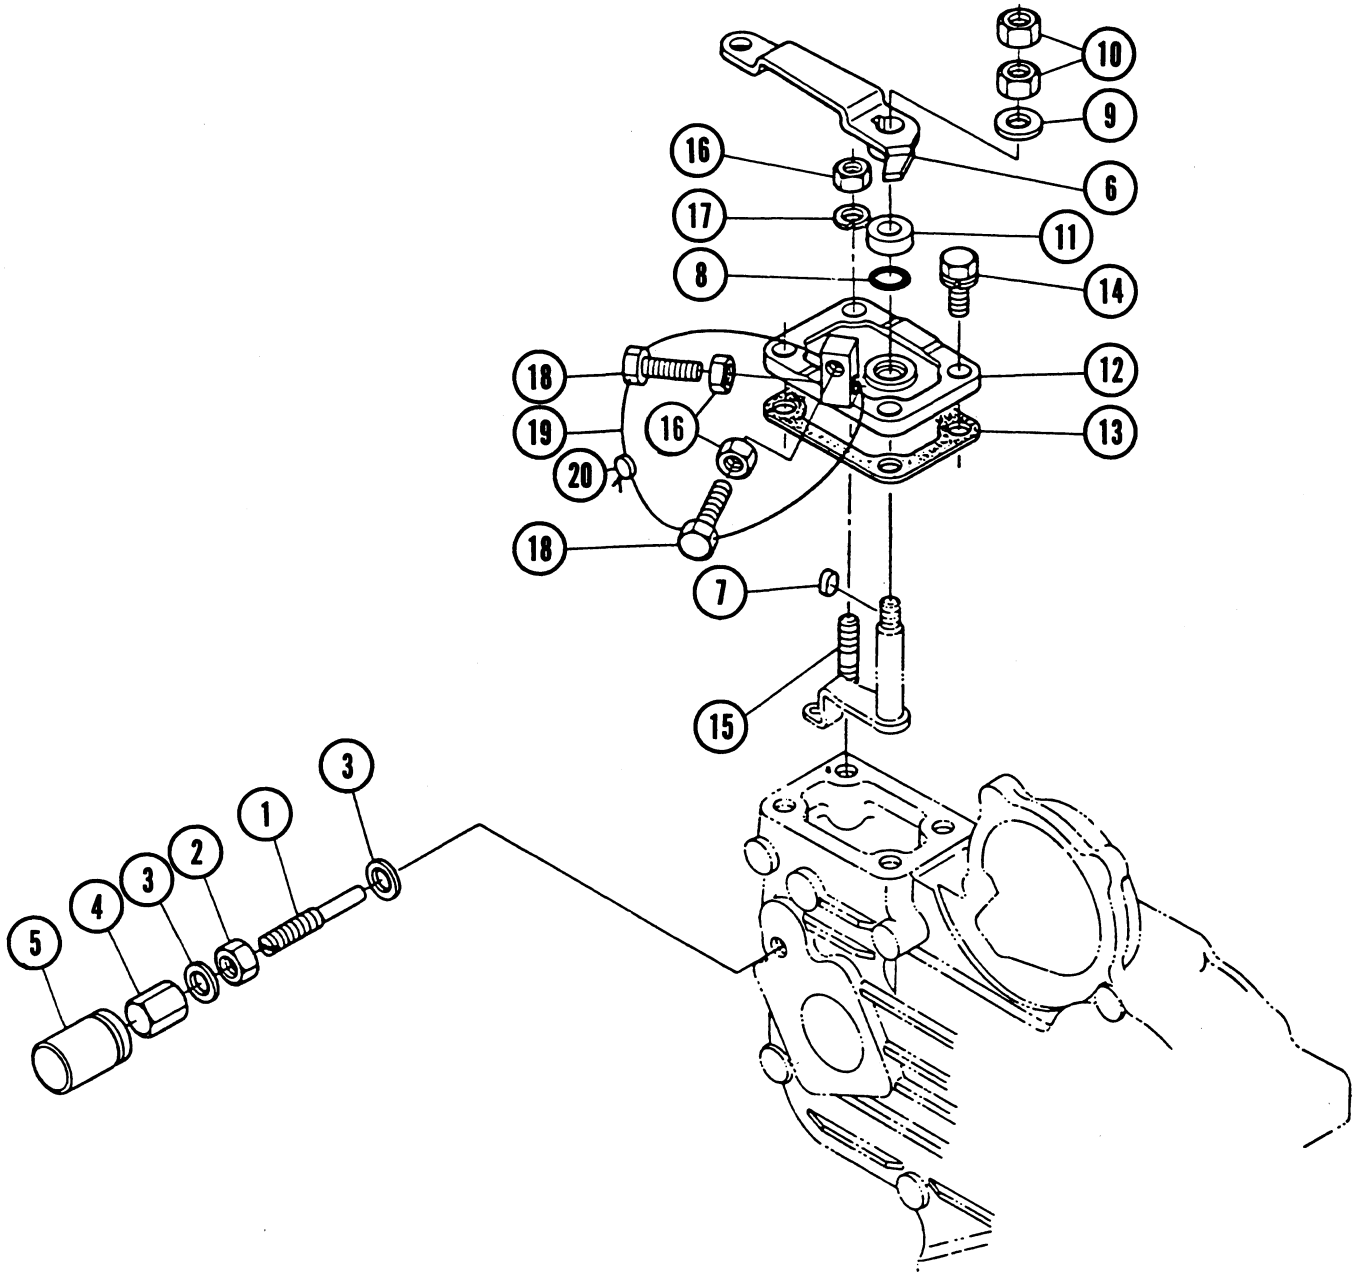

SPEED CONTROL PLATE GROUP

SPEED CONTROL PLATE GROUP

Item	Part No.	Unit	Description
1	301501	1	Bolt, Adjusting (Speed Control)
2	301502	1	Nut, Speed Control
3	301503	2	Packing, Speed Control
4	301504	1	Nut, Cap, Speed Control
5	301505	1	Cap, Speed Control
6	300178	1	Lever, Speed Control
7	299540	1	Key, Feather
8	299541	1	O-Ring
9	299542	1	Washer, Plain
10	299543	2	Nut
11	299544	1	Plate, Friction
12	300179	1	Cover, Speed Control
13	299545	1	Gasket, Control Plate
14	299432	3	Bolt
15	298825	1	Stud
16	298684	3	Nut
17	299369	1	Washer, Spring
18	298826	2	Stopper
19			Non Sale
20			Non Sale