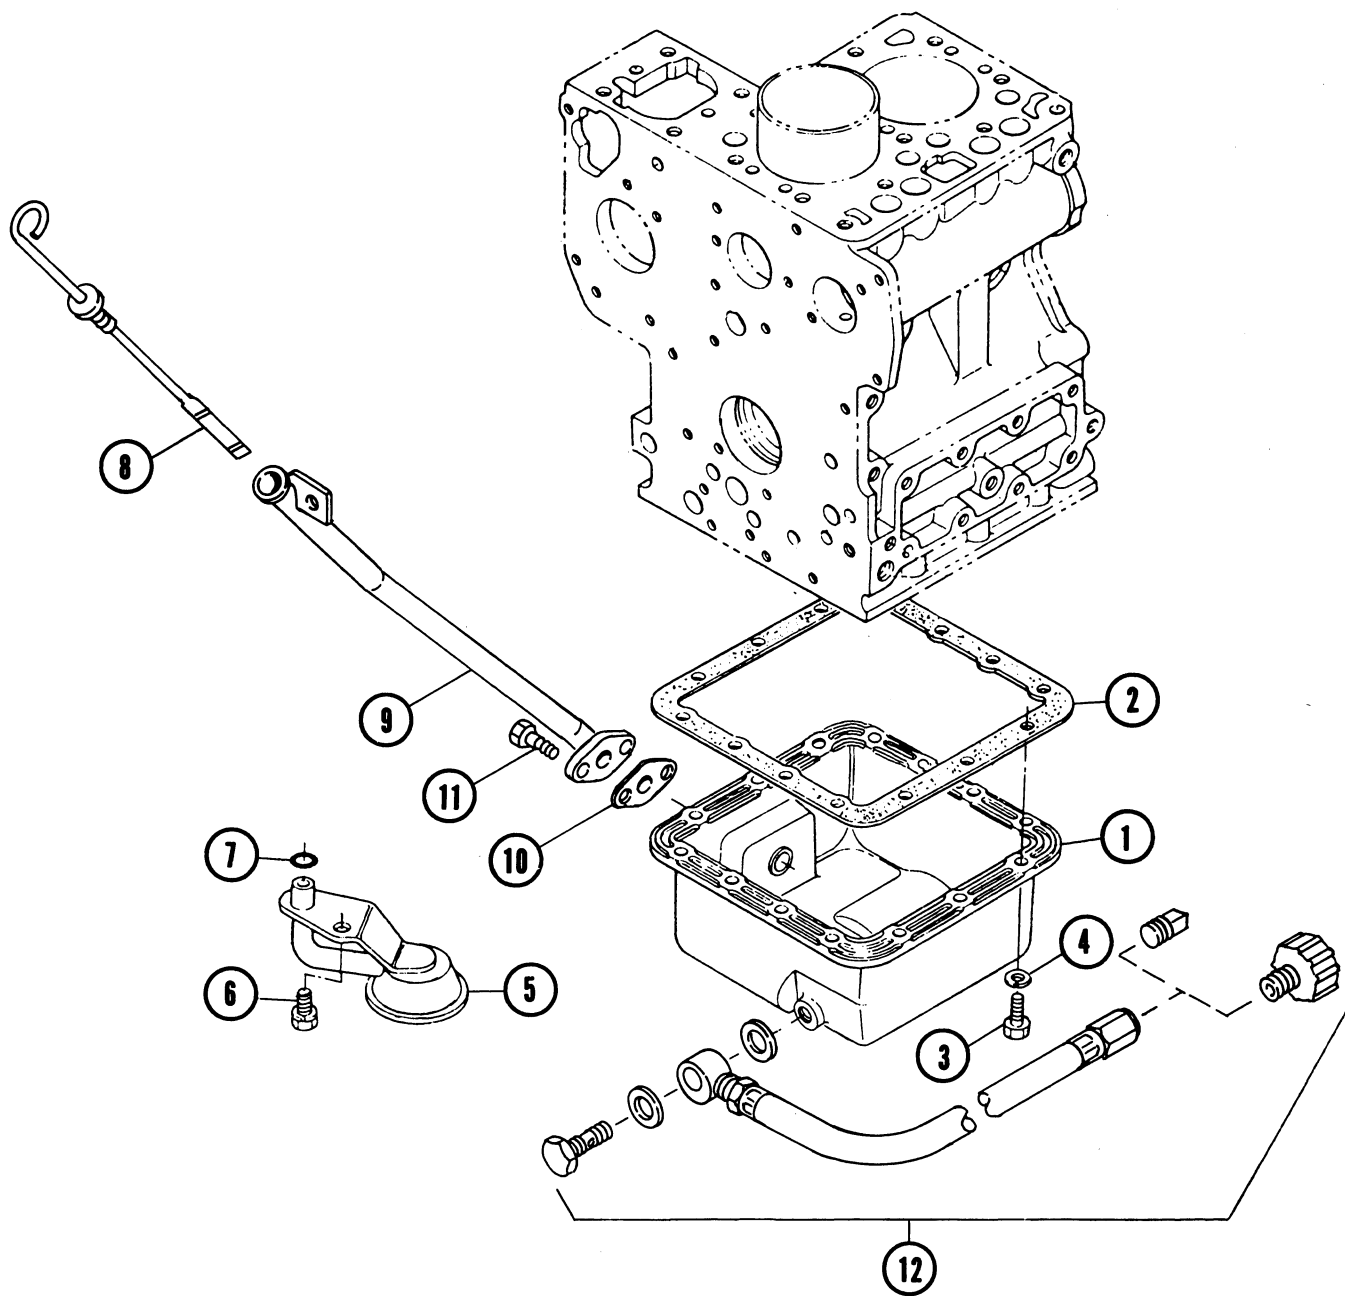

OIL PAN GROUP

OIL PAN GROUP

Item	Part No.	Unit	Description
1	301151	1	Oil Pan
2	299367	1	Gasket, Oil Pan
3	299368	14	Bolt
4	299369	14	Washer, Spring
5	299372	1	Screen, Oil
6	300008	1	Bolt, Oil Screen
7	299373	1	O-Ring
8	299377	1	Dip Stick
9	299225	1	Oil Gauge Tube
10	299226	1	Gasket, Oil Gauge Tube
11	299379	2	Bolt
12	300724	1	Drain Kit