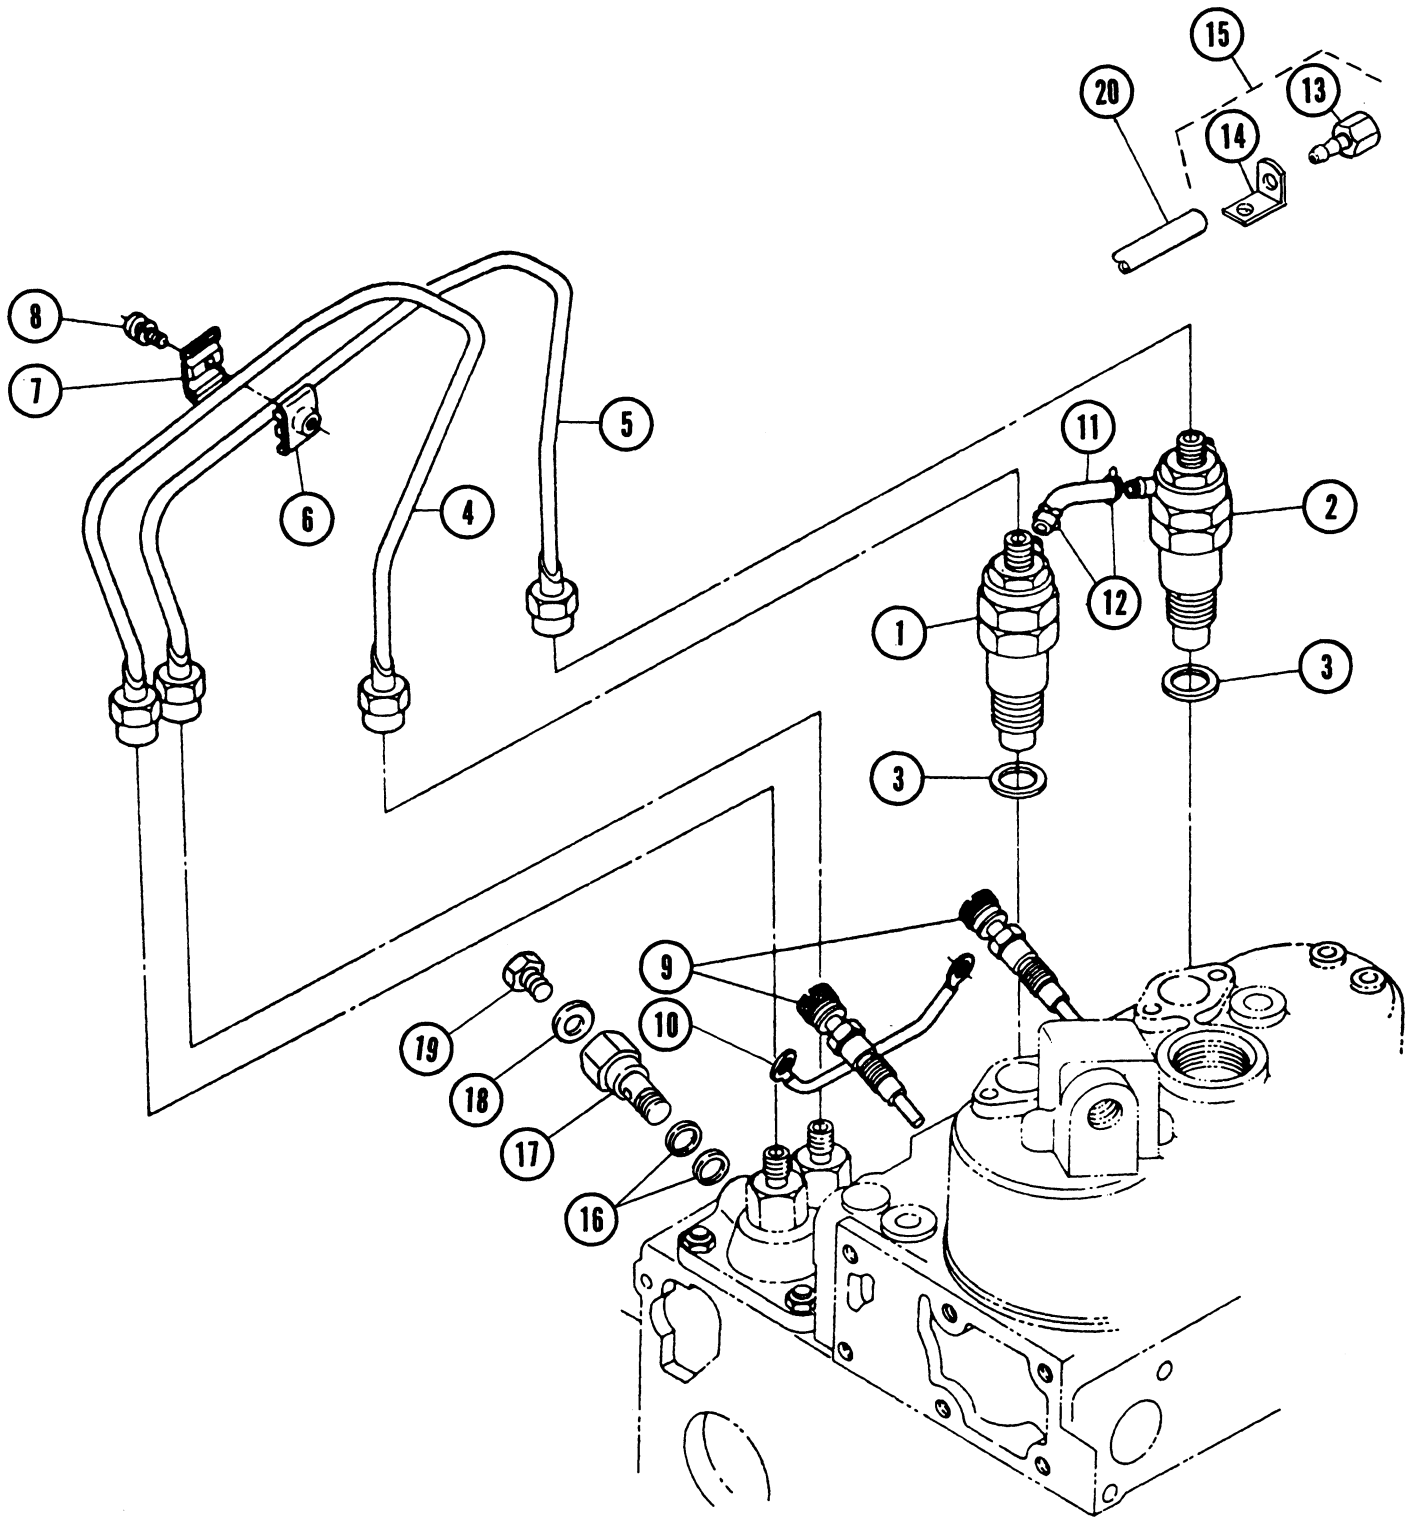

NOZZLE HOLDER GROUP

NOZZLE HOLDER GROUP

Item	Part No.	Unit	Description
1	299517	1	Assembly, Nozzle 1
2	299518	1	Assembly, Nozzle 2
3	299519	2	Gasket
4	299521	1	Pipe, Injection 1
5	299522	1	Pipe, Injection 2
6	298792	1	Clamp Pipe 1
7	298793	1	Clamp Pipe 2
8	298794	1	Screw, with Washer, (Pipe Cleaner)
9	301754	2	Glow Plug
10	299523	1	Wire, Glow Plug
11	299520	1	Hose, Fuel Return
12	299524	2	Clamp, Hose
13	299829	1	Fuel Return Connector
14	299828	1	Mounting Bracket
15	256747	1	Fuel Return Assembly
16	300201	2	Gasket
17	301163	1	Bleed Screw
18	301164	1	Gasket
19	299748	1	Bleed Screw
20	299831	1	Fuel Return Hose