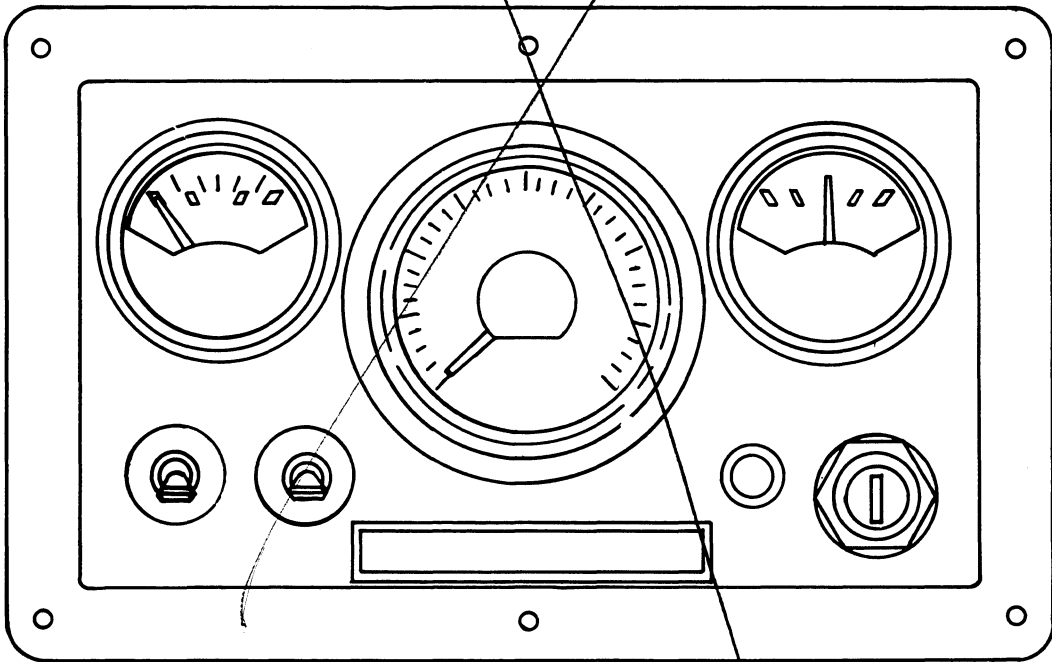

# WIRING DIAGRAM

WIRE No.	COLOR	WIRE SIZE
1	Black	#10
2	Grey	10
3	Yellow-Red	16
4	Orange	10
5	Red	10
6	Purple	16
7	Lt. Blue	16
8	Tan	16
9	Open	14
10	Grey	16

**MEDALLION PANELS  
(No Longer Available)**

**299626 STANDARD PANEL**