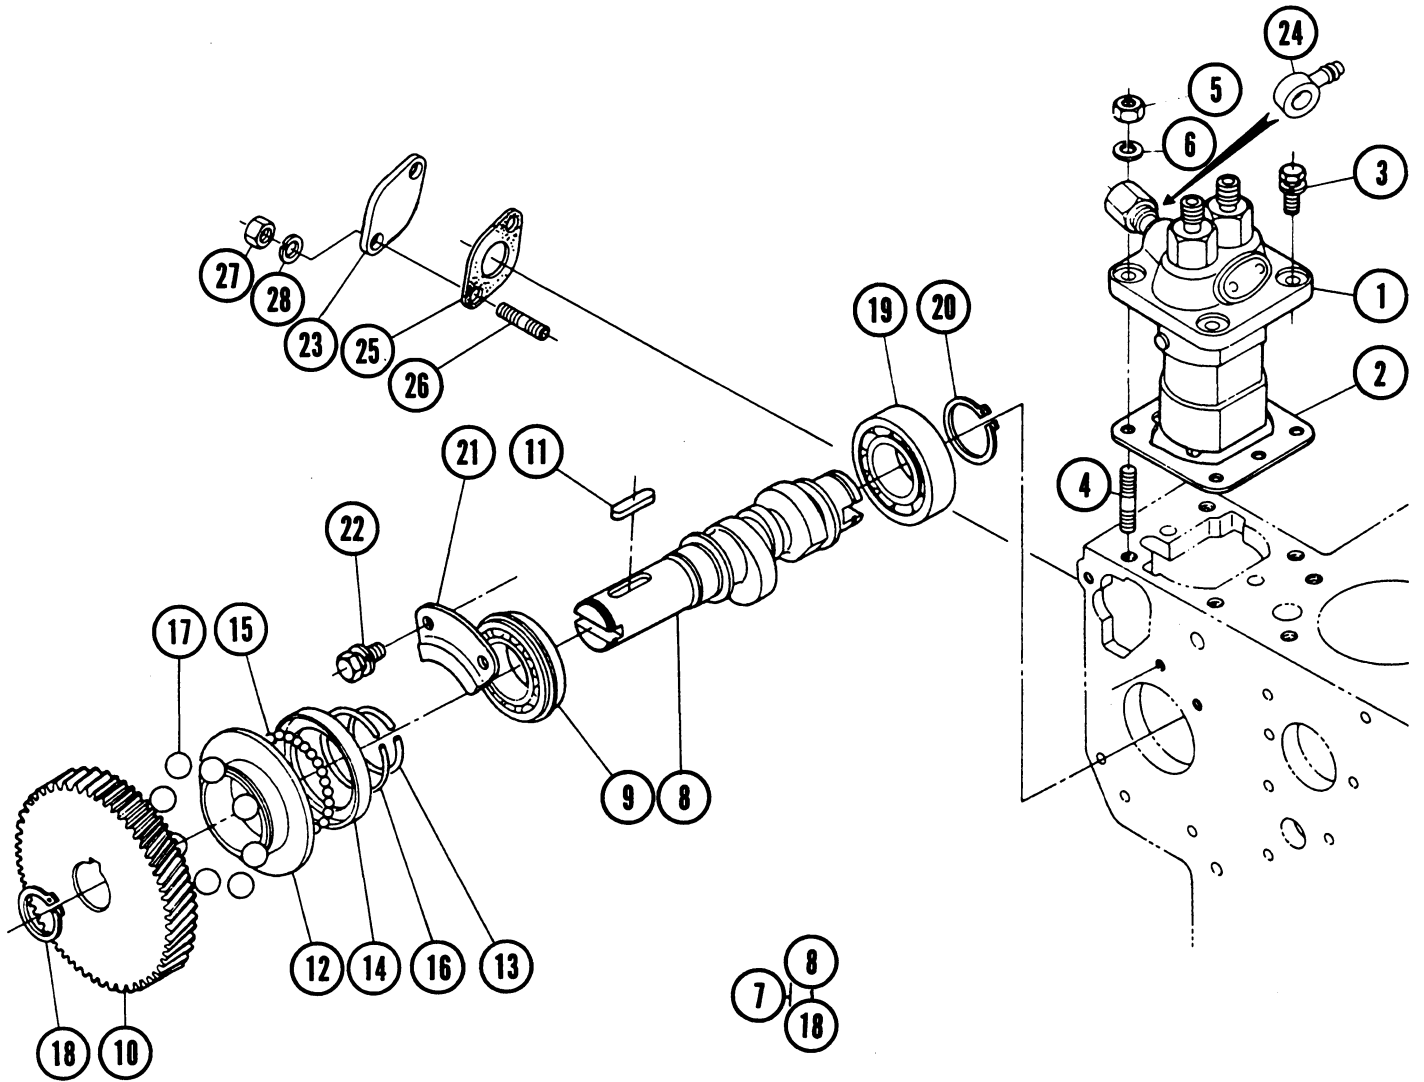

FUEL CAMSHAFT GROUP

FUEL CAMSHAFT GROUP

Item	Part No.	Unit	Description
1	299525	1	Assembly Pump, Injection
2	299526		Shim, Injection Pump
3	299527	2	Bolt
4	300231	2	Stud
5	299529	2	Nut
6	299583	2	Washer, Spring
7	299530	1	Assembly Camshaft, Fuel
8	301527	1	Camshaft, Fuel
9	300195	1	Bearing, Ball
10	300196	1	Gear, Injection Pump
11	299531	1	Key, Feather
12	300197	1	Sleeve, Governor
13	300198	1	Cir-Clip, Governor Sleeve
14	299532	1	Case, Governor Ball
15	299533	30	Ball
16	300199	1	Cir-Clip, Governor Ball Case
17	299534	8	Ball
18	299535	1	Cir-Clip, External
19	299536	1	Bearing, Ball
20	299537	1	Cir-Clip External
21	300200	1	Stopper, Fuel Camshaft
22	299462	2	Bolt
23	299822	1	Cover
24	299428	1	Joint
25	299426	1	Gasket, Cover
26	300147	2	Stud
27	299041	2	Nut
28	299369	2	Washer, Spring