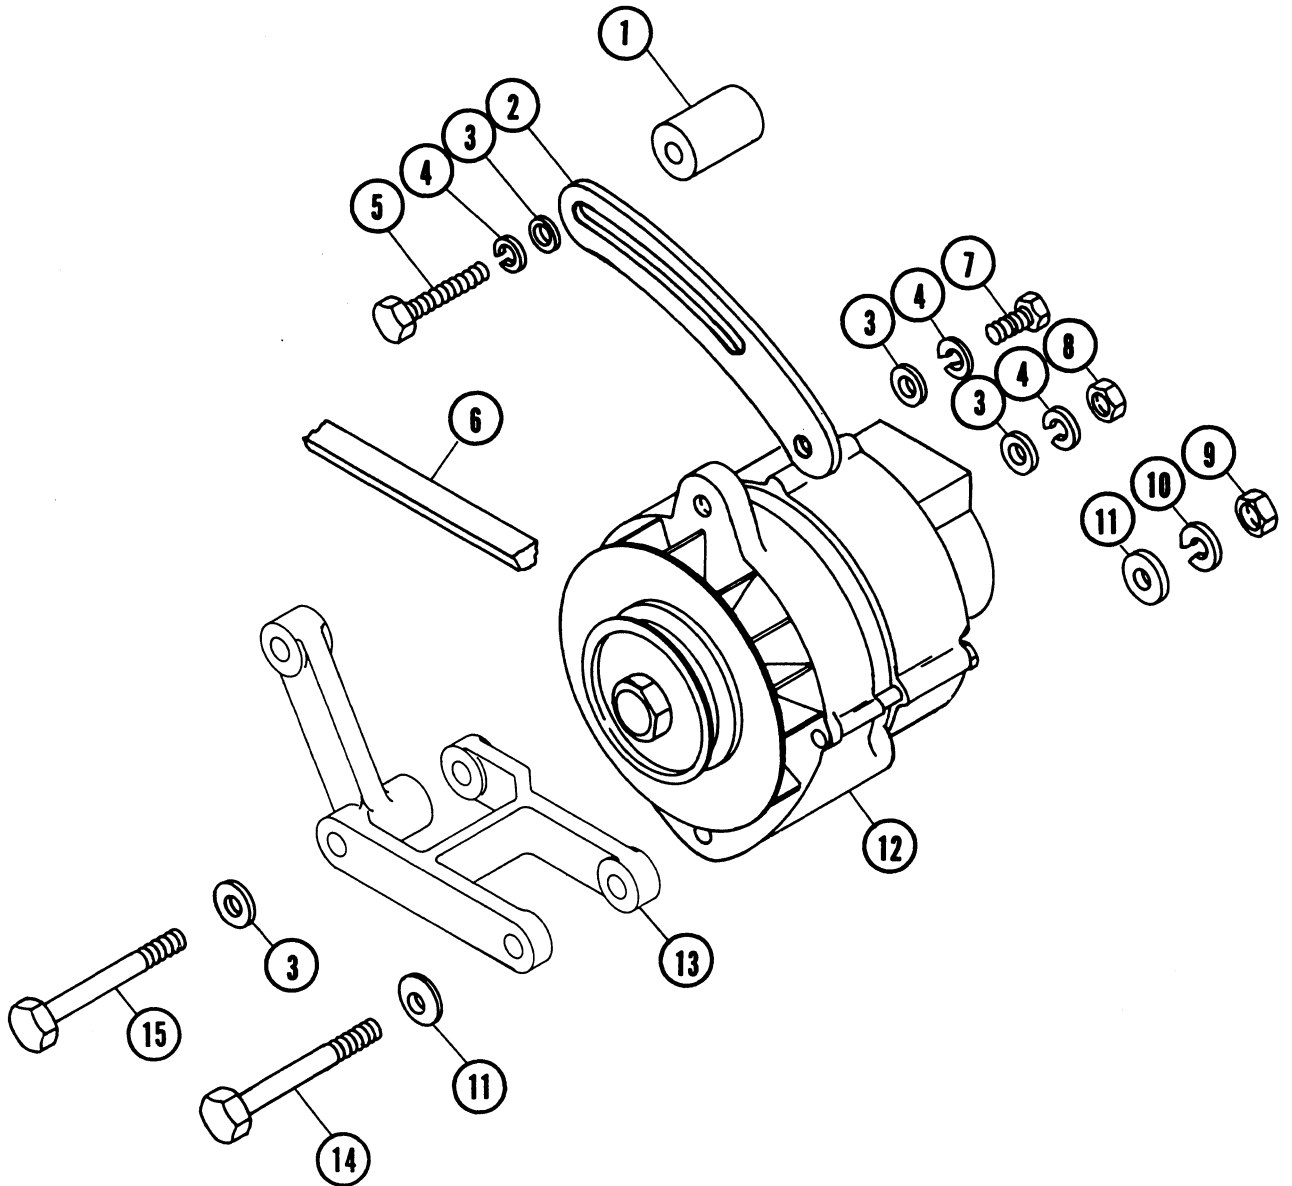

ALTERNATOR GROUP

ALTERNATOR GROUP

Item	Part No.	Unit	Description
1	300105	1	Spacer, Alternator Arm
2	299809	1	Alternator Adjusting Arm
3	231875	4	Washer, 5/16 Plain
4	231891	3	Washer, Spring Lock 5/16
5	301091	1	Screw, Hex Head 5/16-18 x 3-1/4
6	300809	1	V-Belt
7	231057	1	Hex Head Cap Screw 5/16-18 x 3/4
8	230141	1	Hex Nut 5/16-18
9	230144	1	Hex Nut 3/8-16
10	231895	1	Washer, 3/8 Spring Lock
11	231876	2	Washer, 3/8 SAE
12	300800	1	Alternator
13	300950	1	Bracket, Alternator Mounting Assembly
14	231093	1	Hex Head Cap Screw 3/8-16 x 3-3/4
15	243061	1	Hex Head Cap Screw 5/16-18 x 4-1/2