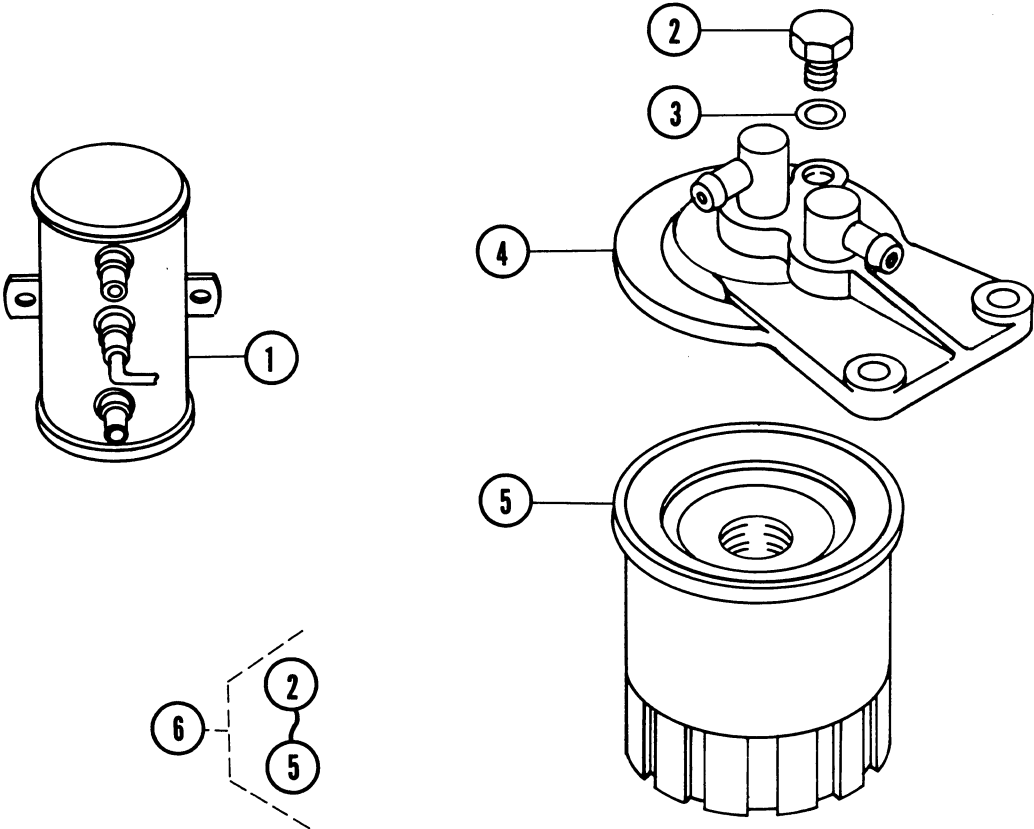

FUEL FILTER GROUP

FUEL FILTER GROUP

Item	Part No.	Unit	Description
1	301385	1	Electric Fuel Pump
2	299855	1	Bleed Screw
3	299856	1	O-Ring
4	301602	1	Fuel Filter Cover
5	298854	1	Fuel Filter Element
6	298853	1	Fuel Filter Assembly