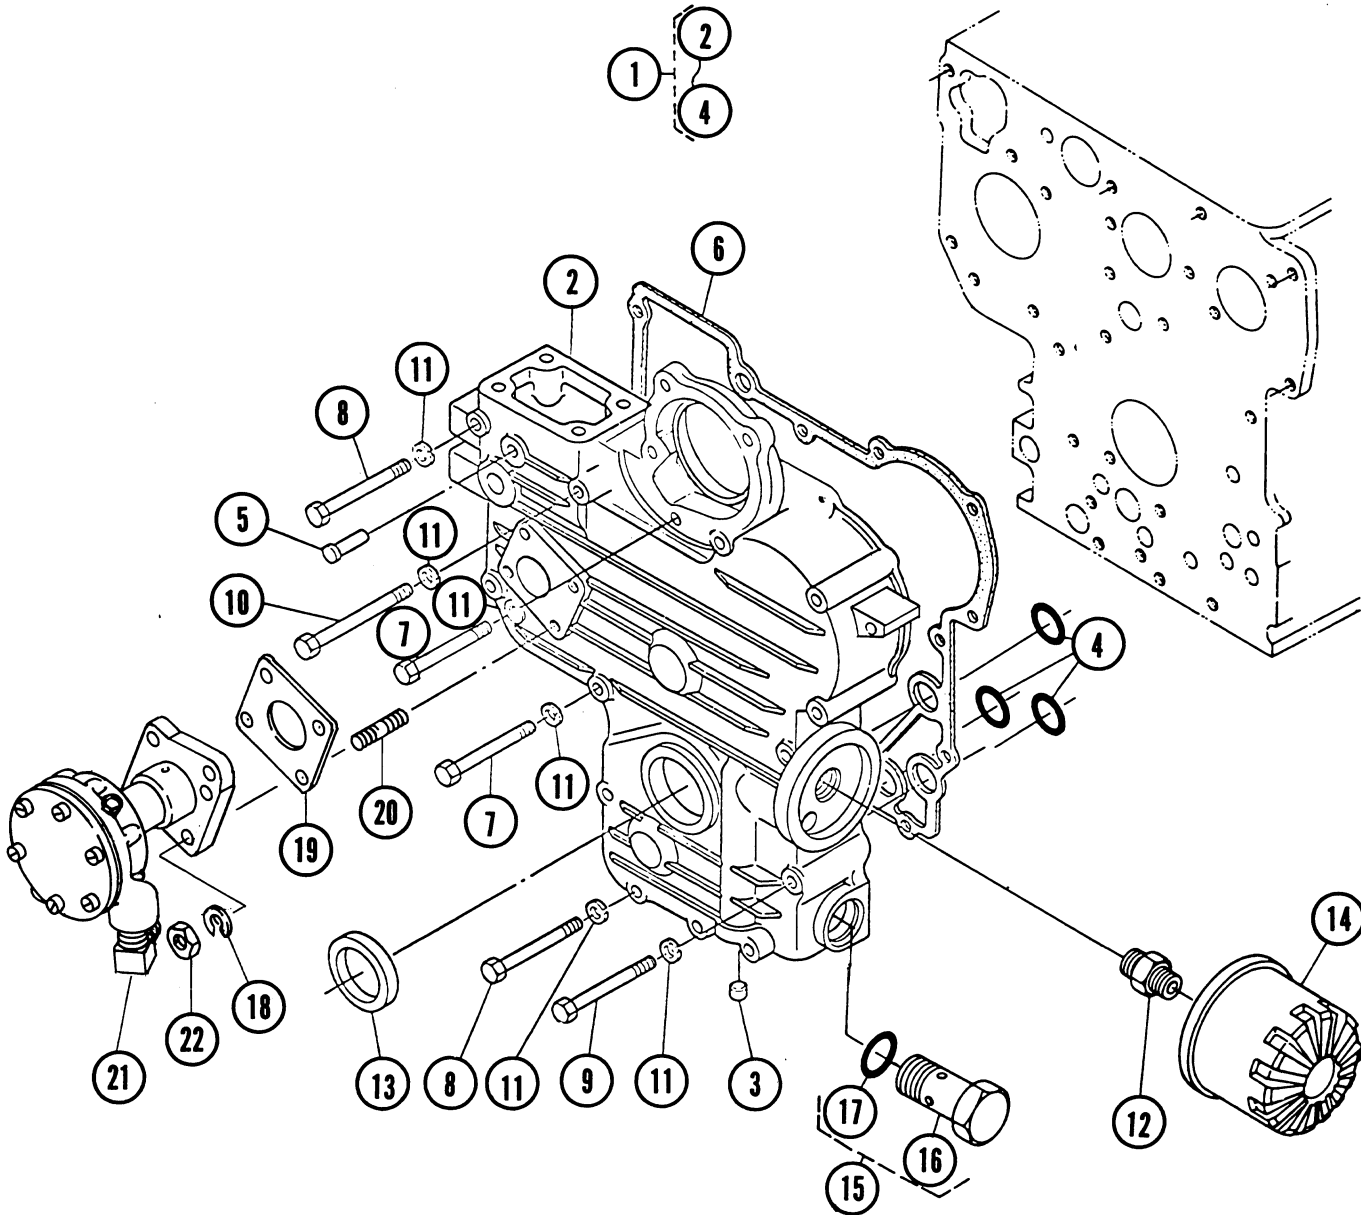

GEAR CASE GROUP

GEAR CASE GROUP

Item	Part No.	Unit	Description
1	300140	1	Comp. Case - Gear
2			Order by Item No. 1
3	299395	2	Plug - Pin
4	300160	3	O-Ring - Gear Case
5	301489	1	Pin - Start Spring
6	300180	1	Gasket - Gear Case
7	299399	7	Bolt
8	299400	5	Bolt
9	299401	1	Bolt
10	299402	1	Bolt
11	299403	14	Washer - Spring
12	301490	1	Adapter - Filter
13	299404	1	Seal - Oil
14	300209	1	Filter - Oil
15	299374	1	Assembly Valve - Relief
16			Order by Item No. 15
17	299376	1	O-Ring
18	299403	4	Washer - Spring
19	298485	1	Gasket - Water Pump
20	298683	4	Stud
21	300986	1	Sherwood Water Pump
22	298684	4	Nut