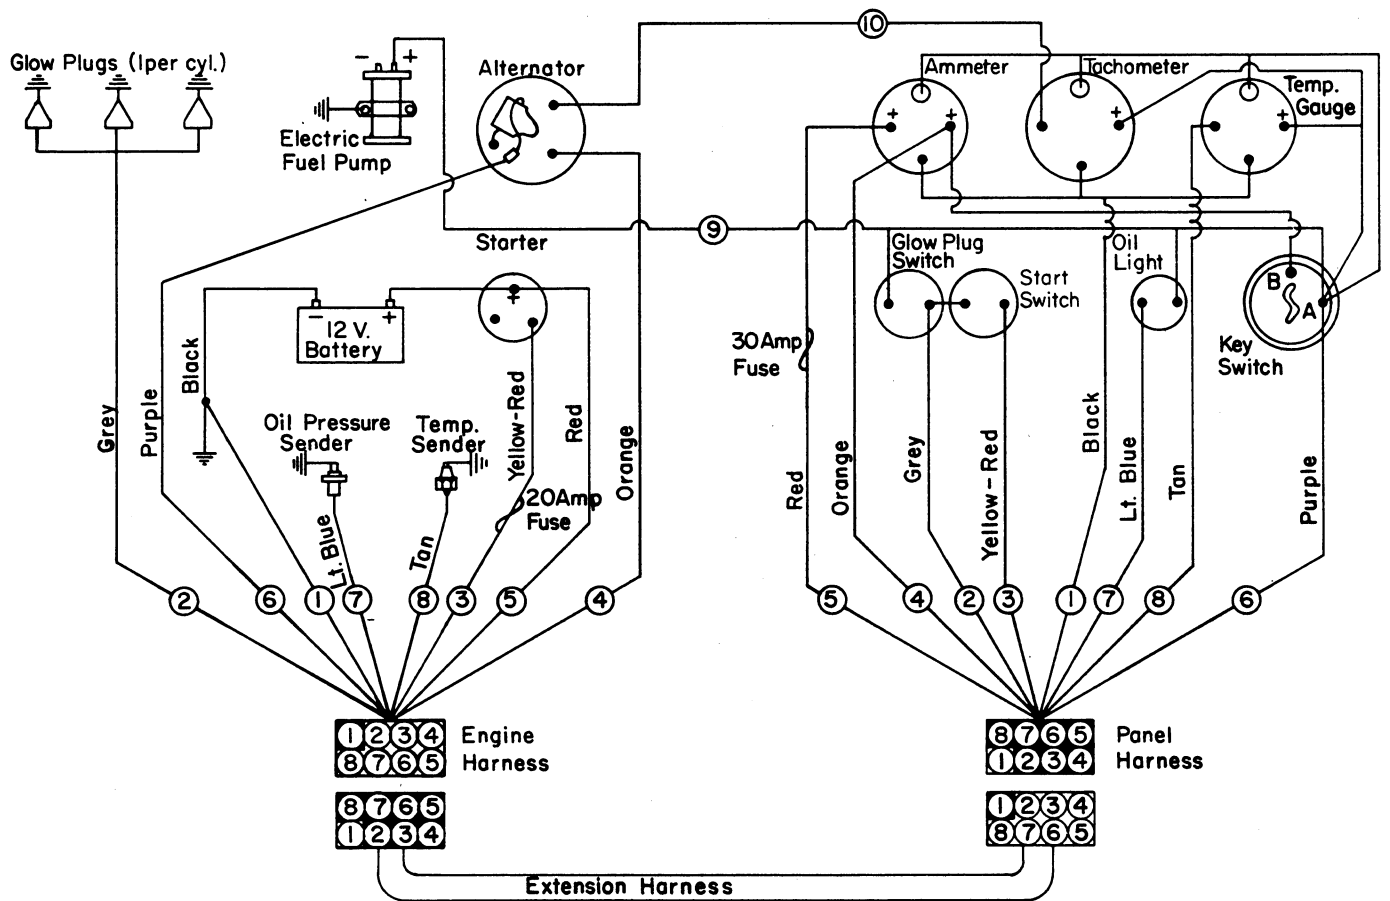

WIRING DIAGRAM

WIRE No.	COLOR	WIRE SIZE
1	Black	#10
2	Grey	10
3	Yellow-Red	16
4	Orange	10
5	Red	10
6	Purple	16
7	Lt. Blue	16
8	Tan	16
9	Open	14
10	Grey	16