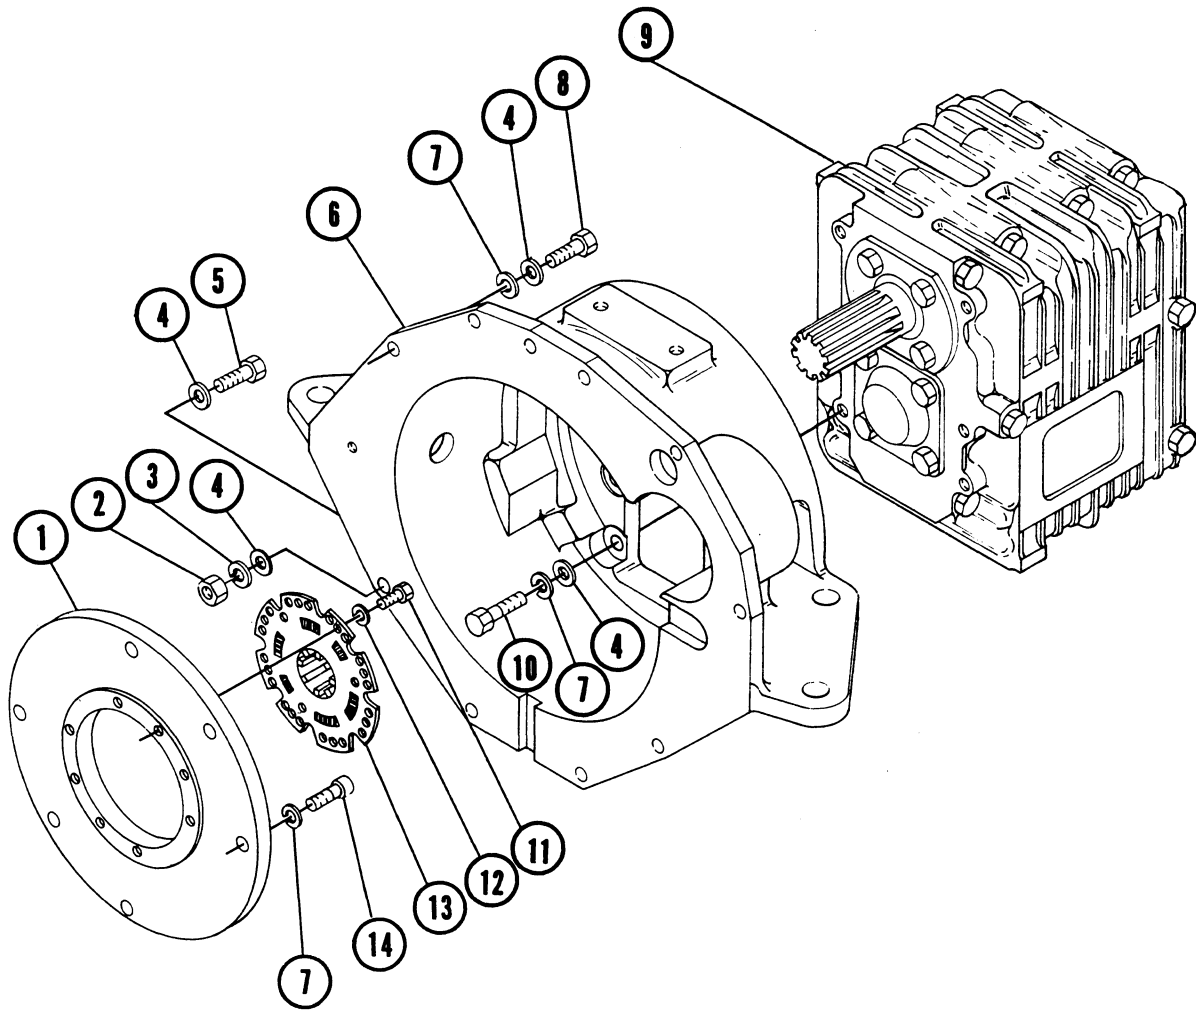

BELL HOUSING GROUP

BELL HOUSING GROUP

Item	Part No.	Unit	Description
1	300315	1	Plate, Damper Mounting
2	230141	1	Hex Nut 5/16-18
3	231891	1	Washer, 5/16 Lock
4	231875	14	Washer, 5/16 Plain
5	231061	1	Hex Head Cap Screw 5/16-18 x 1-1/2
6	300945	1	Bell Housing
7	298461		Washer, 8mm Lock
8	298539	6	Hex Head Cap Screw 8m x 28mm
9	300115	1	Standard Transmission
	299942	1	"V" Drive Transmission
10	298468	6	Hex Head Cap Screw 8m x 25mm
11	298458	8	Hex Head Cap Screw 5mm x 12mm
12	298459	8	Washer, Split Lock
13	299156	1	Damper, Reverse Gear
14	298460	6	Socket Head Cap Screw 8mm x 25mm