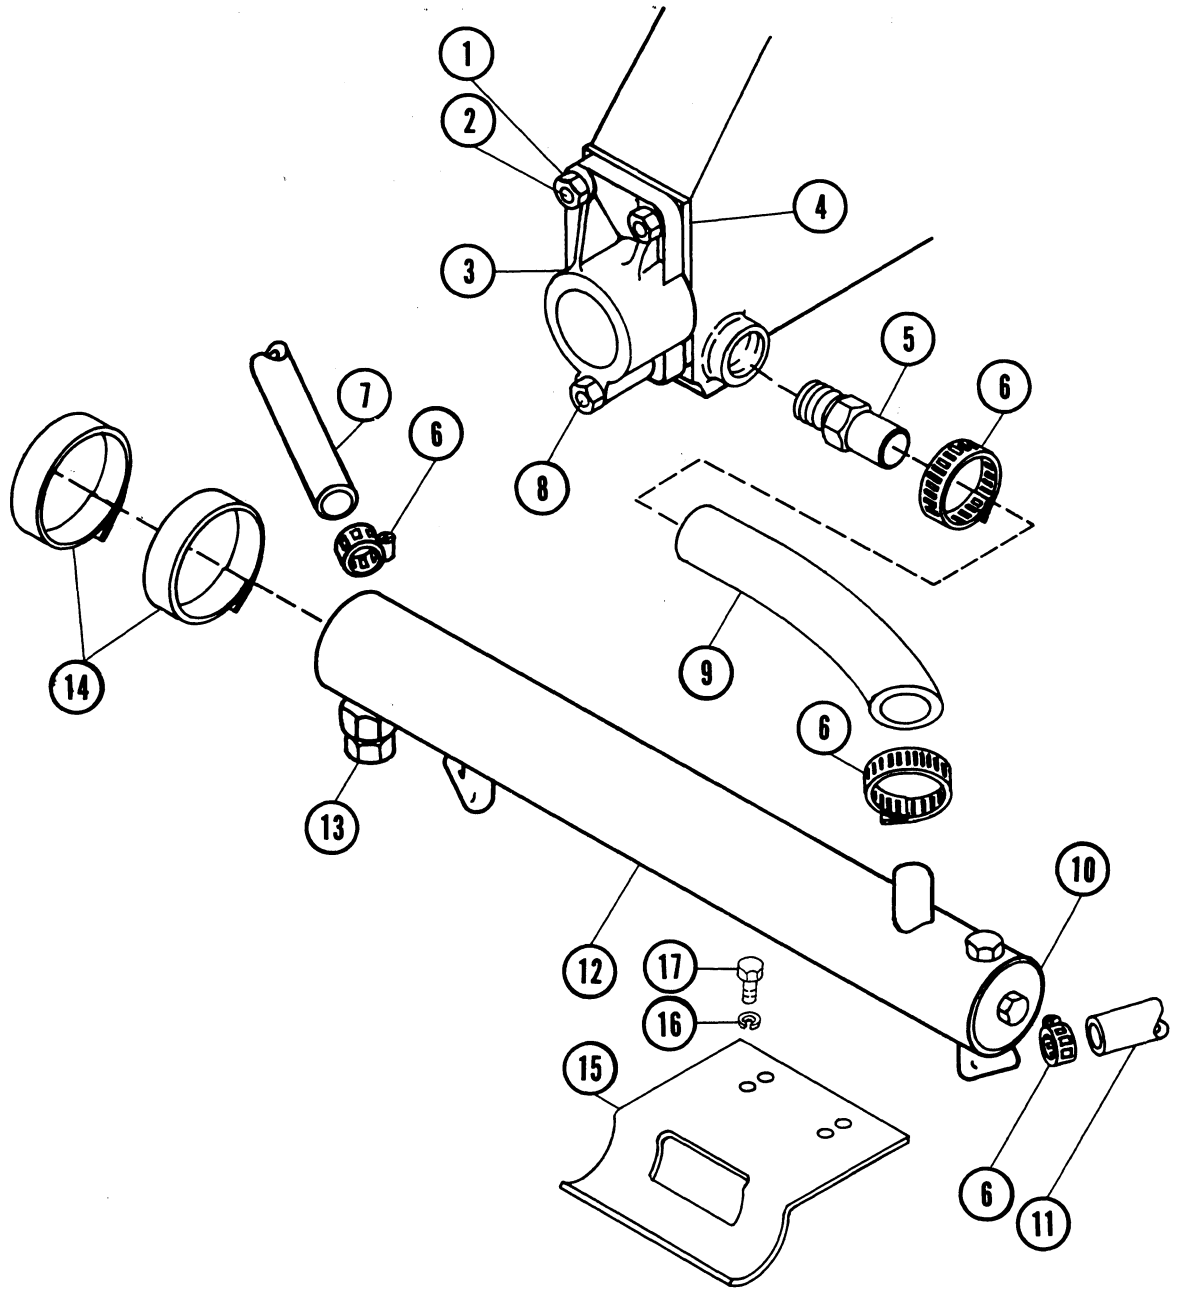

HEAT EXCHANGER GROUP

HEAT EXCHANGER GROUP

Item	Part No.	Unit	Description
1	230147	3	Hex Nut 3/8-24
2	276440	2	Stud 3/8-16 & 24 x 1-7/16
3	298599	1	Exhaust Flange
4	298600	1	Gasket, Exhaust Flange
5	286075	1	Hose Connector
6	298648	4	Hose Clamp
7	301077	1	Hose
8	298974	1	Stud 3/8-16 & 24 x 2-5/8
9	300312	1	Wire Flex Hose 7/8 I.D.
10	299838	1	Cover Plate & Gasket
11	301066	1	Hose
12	298633	1	Heat Exchanger
13	301069	1	Zinc
14	294386	2	Hose Clamp No. 28
15	301142	1	Heat Exchanger Bracket
16	015395	4	Lockwasher
17	231059	4	Bolt