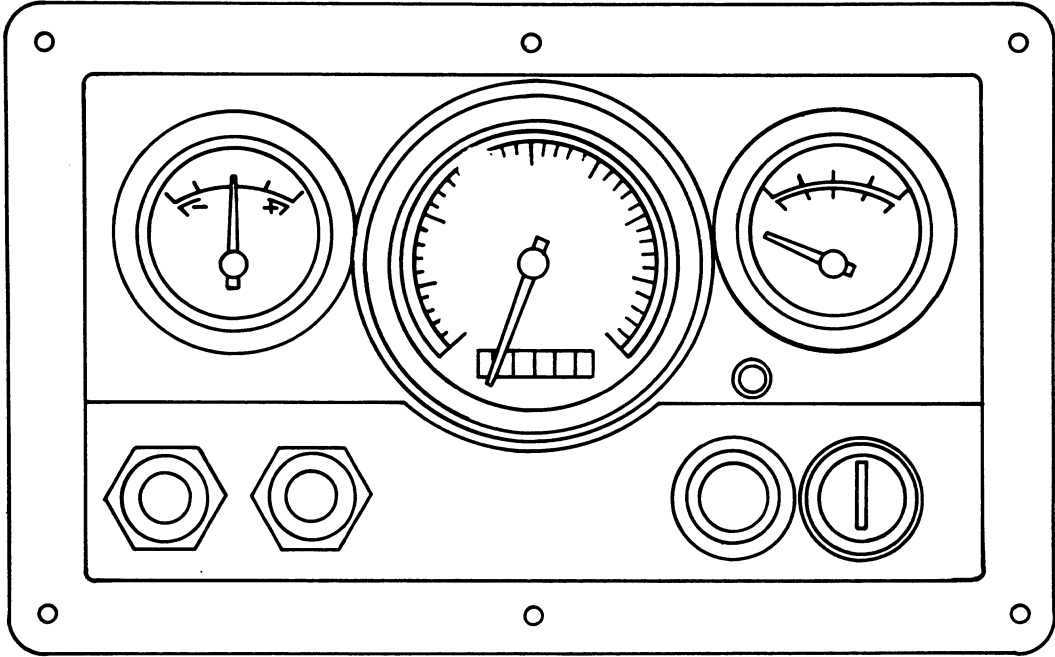

NOVATRON PANELS

300690 CUSTOM PANEL